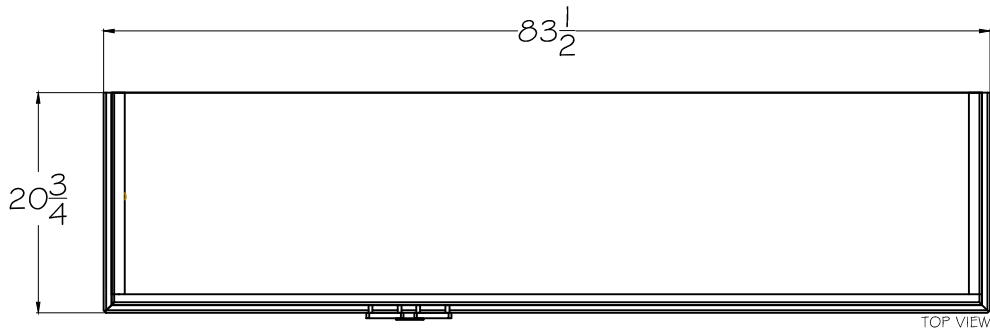

TOP VIEW

FRONT VIEW

SIDE VIEW

7144-BUFFET CARTS