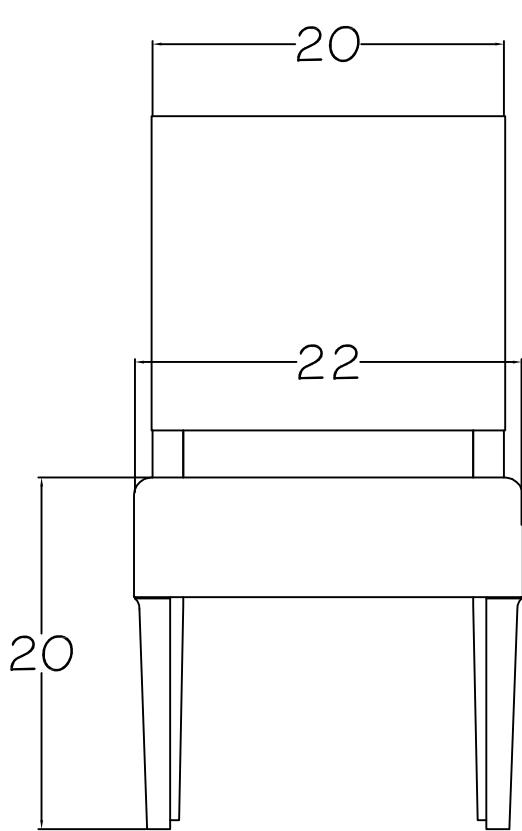

**240**

**ARM CHAIR**

*Outside W 24" x D 24 1/4" x H 40"*

*Inside Arm W 20" Arm H 25"*

*Approximate Upholstered Seat H 21"*

**241**

**SIDE CHAIR**

*Outside W 22" x D 24 1/4" x H 40"*

# 241-Side Chair

**LORTS**  
FURNITURE UNIQUELY YOU

**245**

**SIDE CHAIR**

**Outside W 22 3/4" x D 24 1/4" x H 36"**  
**Approximate Upholstered Seat H 20"**

Available in Lorts Fabric and Leather  
or COM/COL

## BARSTOOL

*Outside W 22" x D 16" x H 32"*  
*Approximate Upholstered Seat H 32"*

**345**

## COUNTER STOOL

*Outside W 22" x D 16" x H 26"*  
*Approximate Upholstered Seat H 26"*

Available in Lorts Fabric and Leather  
or COM/COL

COM: 1 Yard

Standard: NH1 Nailheads with Single Welt  
Includes Kick Plate