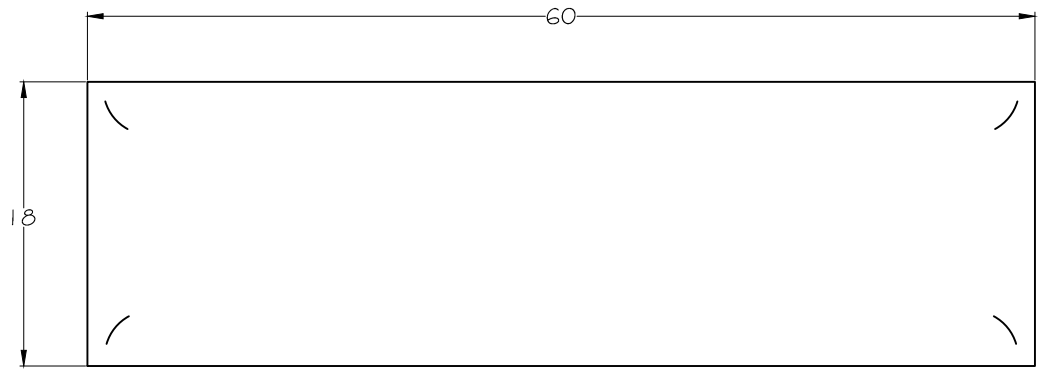

TOP VIEW

3605- BENCH
LORTS