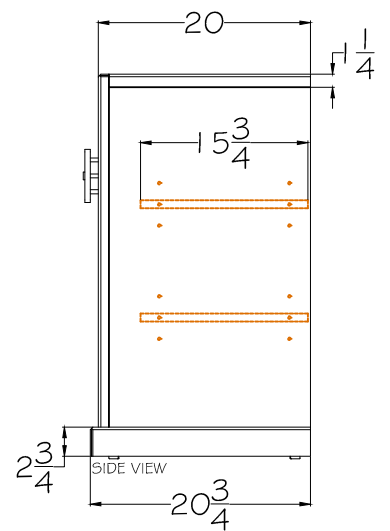

SIDE VIEW

7144-BUFFET CARTS