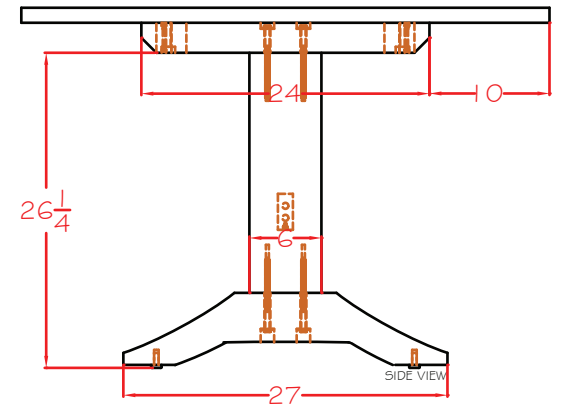

# LORTS

SINCE 1966

**7178**  
**OVAL DINING TABLE**  
W 97" x D 44" x H 30"

**AF** ANY LORTS FINISH

7178 OVAL DINING TABLE

**LORTS**  
SINCE 1966

LORTS  
SINCE 1966

**309**