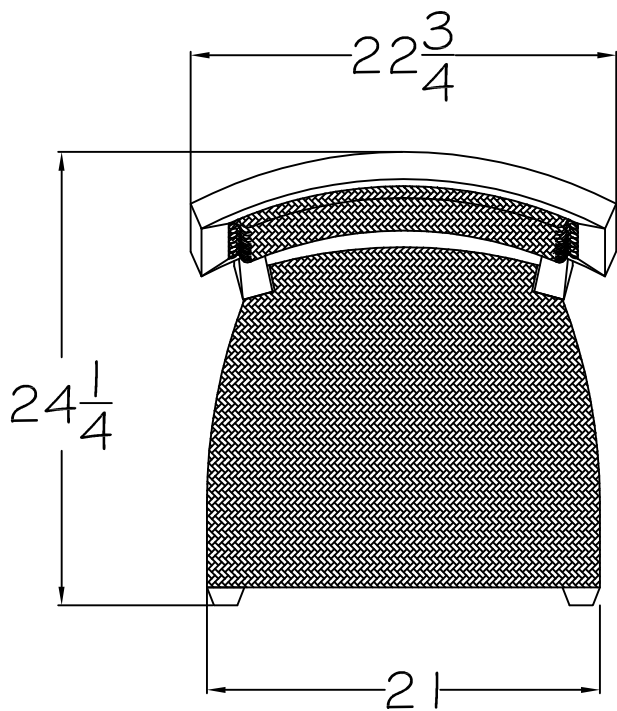

245-Side Chair

LORTS

FURNITURE UNIQUELY YOU