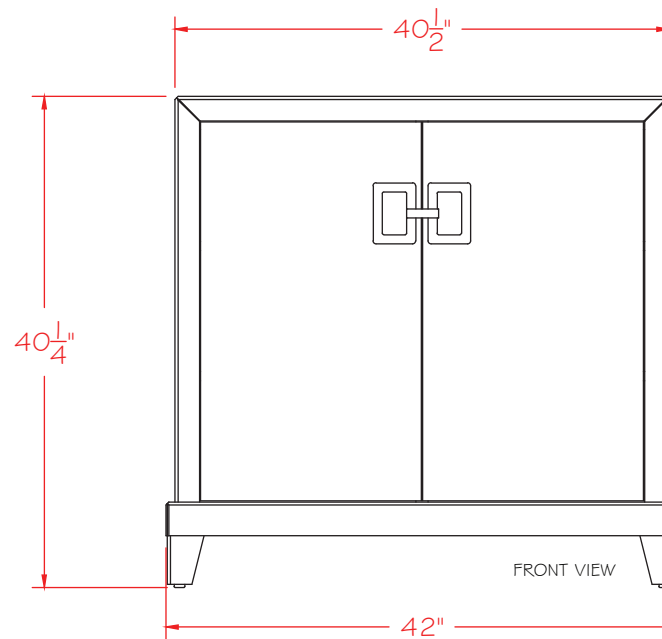

7140 TWO DOOR BUFFET / CHEST

LORTS
SINCE 1966