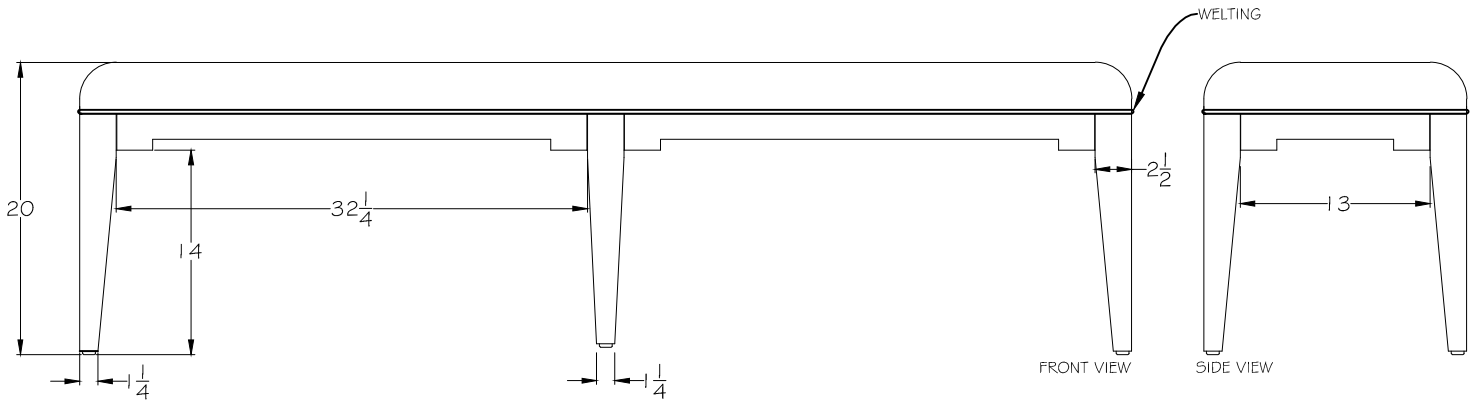

FRONT VIEW

SIDE VIEW

3606- BENCH
LORTS