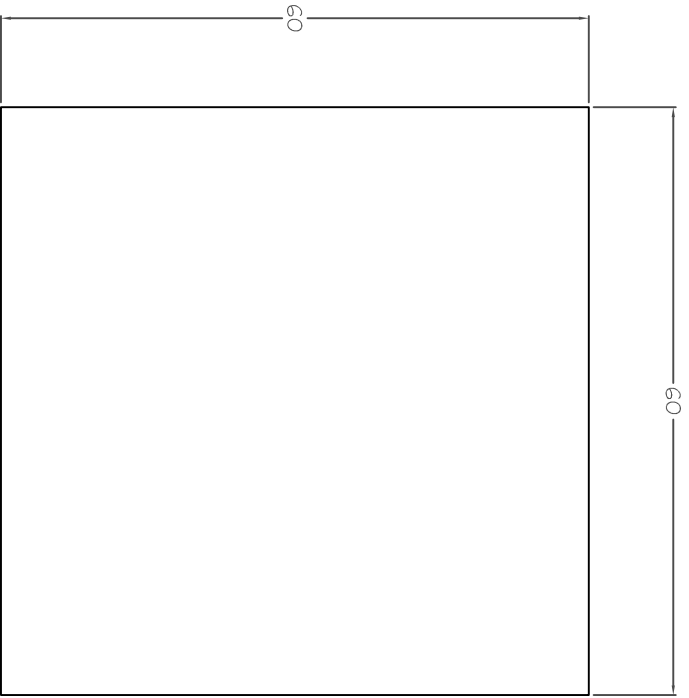

## BARSTOOL

*Outside W 22" x D 16" x H 32"*  
*Approximate Upholstered Seat H 32"*

**345**

# LORTS

SINCE 1966

**7178**  
**OVAL DINING TABLE**  
W 97" x D 44" x H 30"

**AF** ANY LORTS FINISH

7178 OVAL DINING TABLE

**LORTS**  
SINCE 1966

LORTS  
SINCE 1966

**309**

**COCKTAIL TABLE**  
W 48" x D 48" x H 21"

**311**

**COCKTAIL TABLE**  
W 60" x D 60" x H 21"

309-48" Cocktail Table

31 1/2 - 60" Cocktail Table

LORTS  
SINCE 1966

**322**

**NESTING TABLES**

(set of 3)

*W 28" x D 18" x H 24" (when nested)*