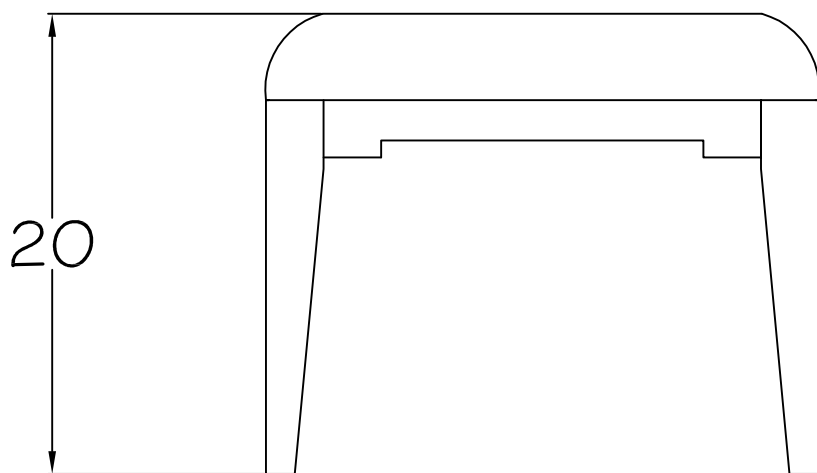

323-Small Bench

LORTS

FURNITURE UNIQUELY YOU