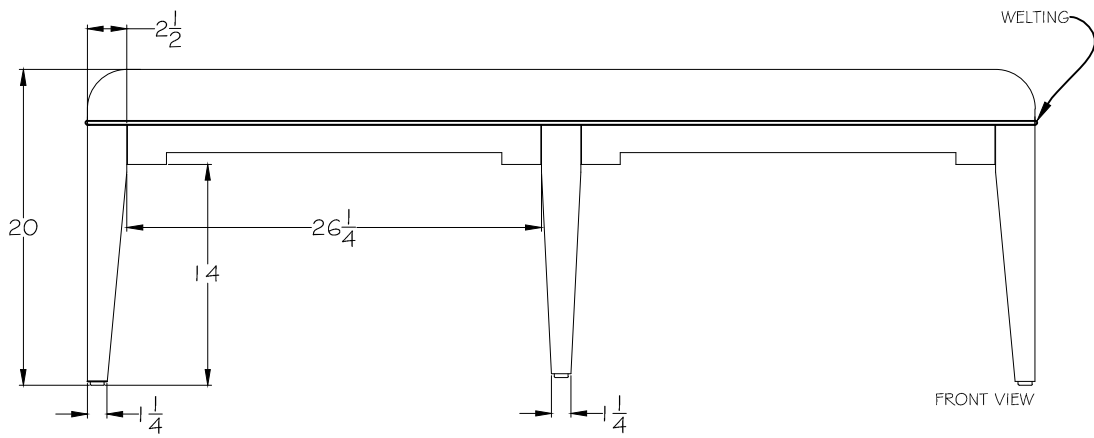

FRONT VIEW

3605- BENCH
LORTS