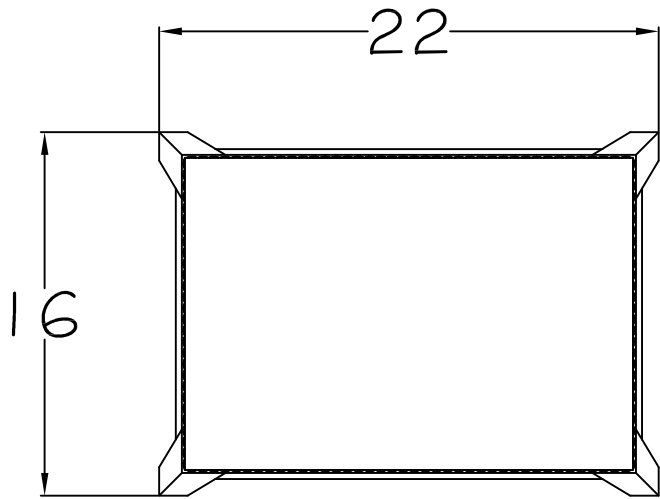

343-Backless Barstool

LORTS
FURNITURE UNIQUELY YOU