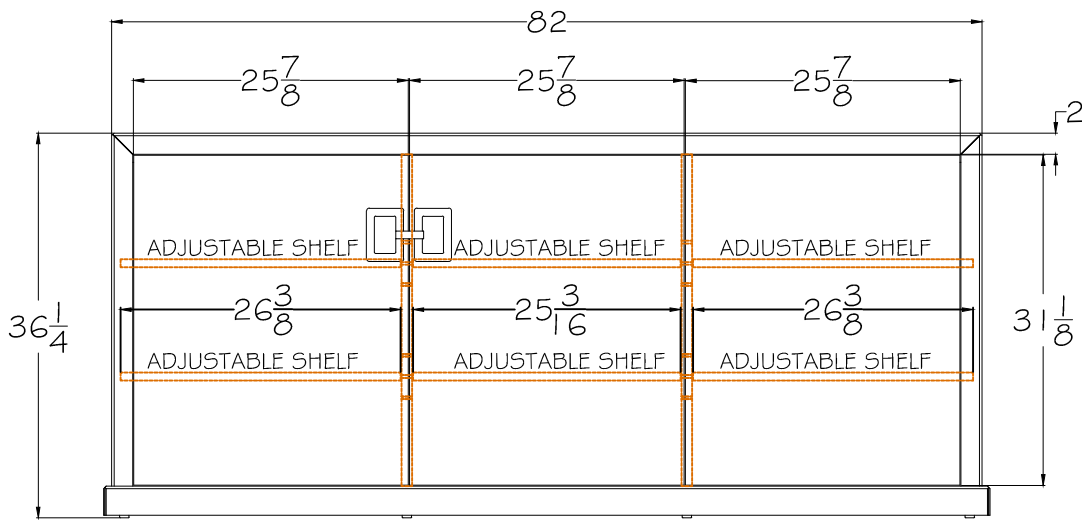

TOP VIEW

FRONT VIEW

SIDE VIEW

7144-BUFFET CARTS