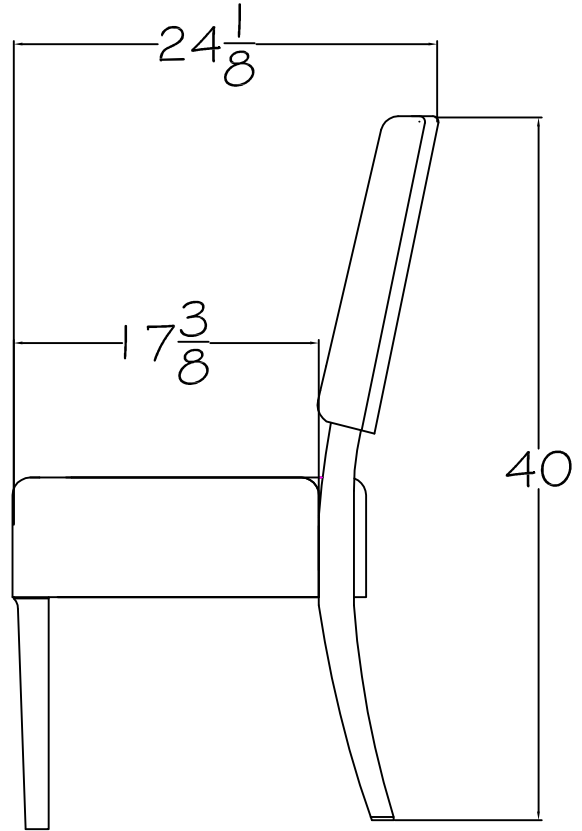

**240**

**ARM CHAIR**

*Outside W 24" x D 24 1/4" x H 40"*

*Inside Arm W 20" Arm H 25"*

*Approximate Upholstered Seat H 21"*

**241**

**SIDE CHAIR**

*Outside W 22" x D 24 1/4" x H 40"*

# 241-Side Chair

**LORTS**  
FURNITURE UNIQUELY YOU

**245**

**SIDE CHAIR**

**Outside W 22 3/4" x D 24 1/4" x H 36"**  
**Approximate Upholstered Seat H 20"**

Available in Lorts Fabric and Leather  
or COM/COL

## BARSTOOL

*Outside W 22" x D 16" x H 32"*  
*Approximate Upholstered Seat H 32"*

**345**

## COUNTER STOOL

*Outside W 22" x D 16" x H 26"*  
*Approximate Upholstered Seat H 26"*

Available in Lorts Fabric and Leather  
or COM/COL

COM: 1 Yard

Standard: NH1 Nailheads with Single Welt  
Includes Kick Plate