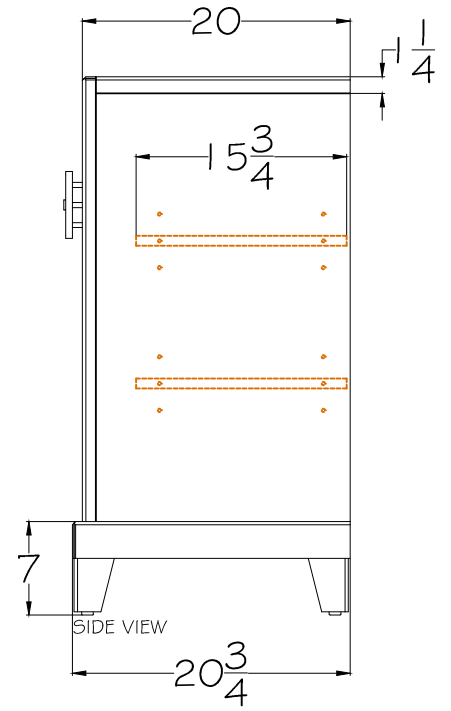

7141-BUFFET
LORTS
SINCE 1966