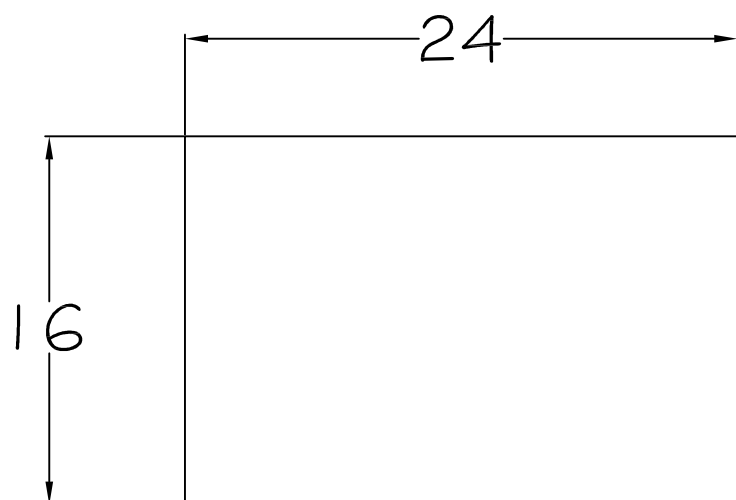

323-Small Bench

LORTS

FURNITURE UNIQUELY YOU