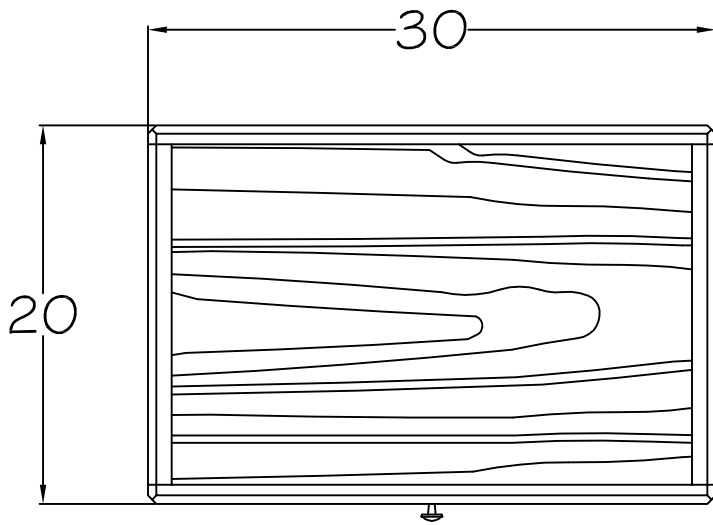

328-2 Drawer Chest

LORTS
FURNITURE UNIQUELY YOU