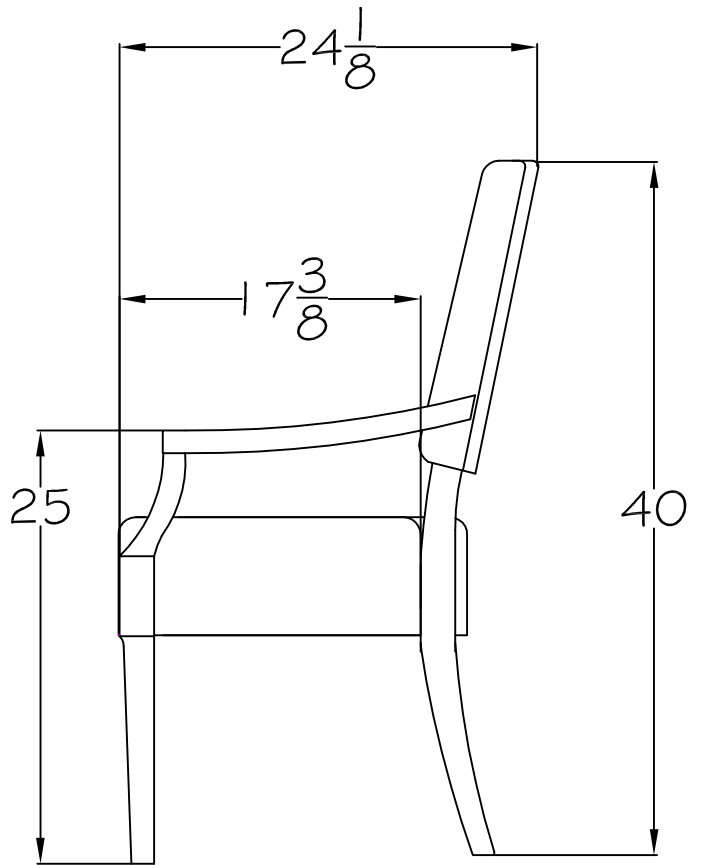

240-Arm Chair

LORTS

FURNITURE UNIQUELY YOU