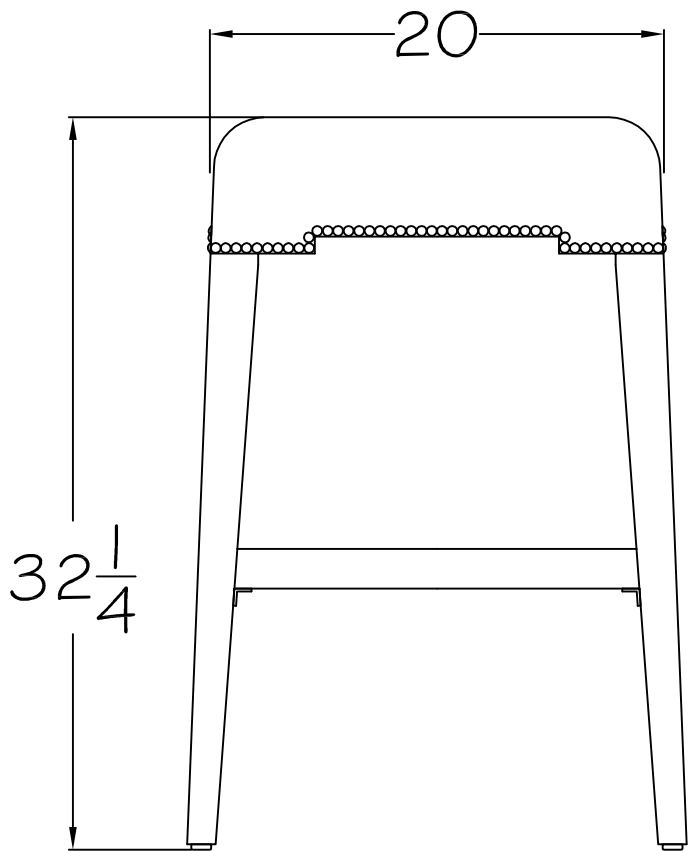

343-Backless Barstool

LORTS
FURNITURE UNIQUELY YOU