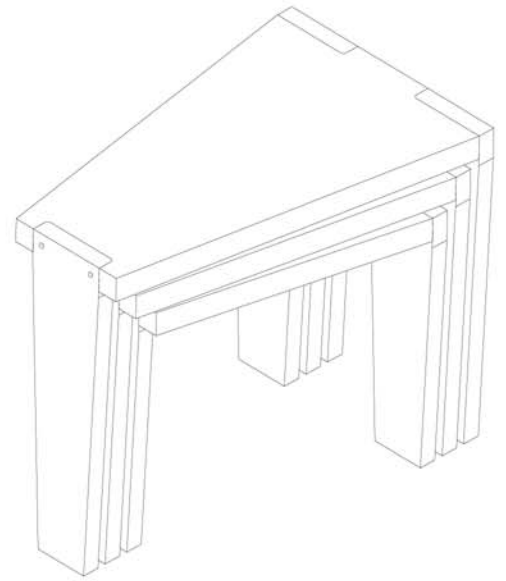

**COCKTAIL TABLE**  
W 48" x D 48" x H 21"

**311**

**COCKTAIL TABLE**  
W 60" x D 60" x H 21"

309-48" Cocktail Table

31 1/2 - 60" Cocktail Table

LORTS  
SINCE 1966

**322**

**NESTING TABLES**

(set of 3)

*W 28" x D 18" x H 24" (when nested)*