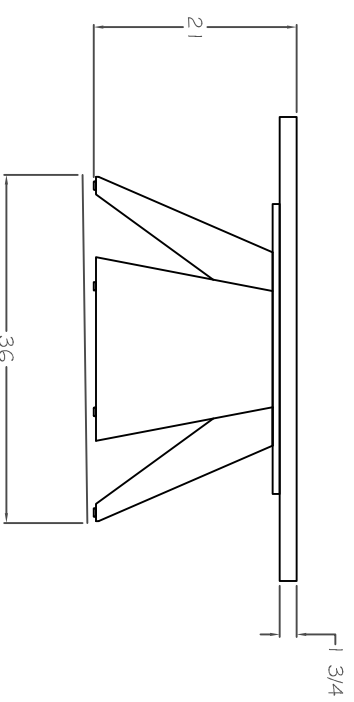

## BARSTOOL

*Outside W 22" x D 16" x H 32"*  
*Approximate Upholstered Seat H 32"*

**345**

# LORTS

SINCE 1966

**7178**  
**OVAL DINING TABLE**  
W 97" x D 44" x H 30"

**AF** ANY LORTS FINISH

7178 OVAL DINING TABLE

**LORTS**  
SINCE 1966

LORTS  
SINCE 1966

**309**

**COCKTAIL TABLE**  
W 48" x D 48" x H 21"

**311**

**COCKTAIL TABLE**  
W 60" x D 60" x H 21"

309-48" Cocktail Table

31 1/2 - 60" Cocktail Table

LORTS  
SINCE 1966

**322**

**NESTING TABLES**

(set of 3)

*W 28" x D 18" x H 24" (when nested)*