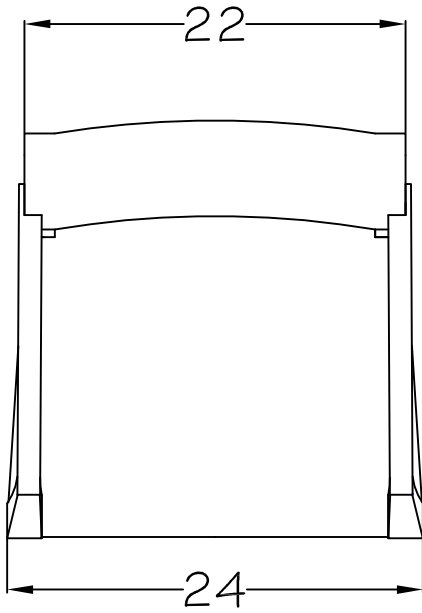

**240**

**ARM CHAIR**

*Outside W 24" x D 24 1/4" x H 40"*

*Inside Arm W 20" Arm H 25"*

*Approximate Upholstered Seat H 21"*

**241**

**SIDE CHAIR**

*Outside W 22" x D 24 1/4" x H 40"*

*Approximate Upholstered Seat H 21"*

Available in Lorts Fabric and Leather  
or COM/COL

COM: 3 yards

Standard: NH1 Nailheads

\*Shown in contrasting trim and custom nailheads - Upcharge

**AF** ANY LORTS FINISH **C** CUSTOMIZABLE

# 241-Side Chair

**LORTS**  
FURNITURE UNIQUELY YOU

**245**

**SIDE CHAIR**

**Outside W 22 3/4" x D 24 1/4" x H 36"**  
**Approximate Upholstered Seat H 20"**

Available in Lorts Fabric and Leather  
or COM/COL

## BARSTOOL

*Outside W 22" x D 16" x H 32"*  
*Approximate Upholstered Seat H 32"*

**345**