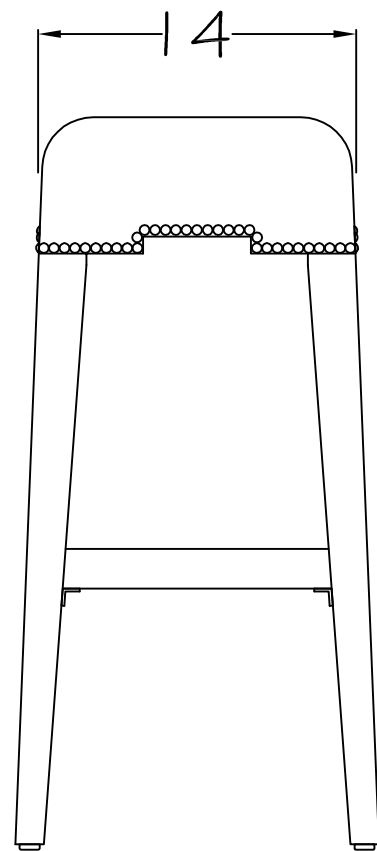

343-Backless Barstool

LORTS
FURNITURE UNIQUELY YOU