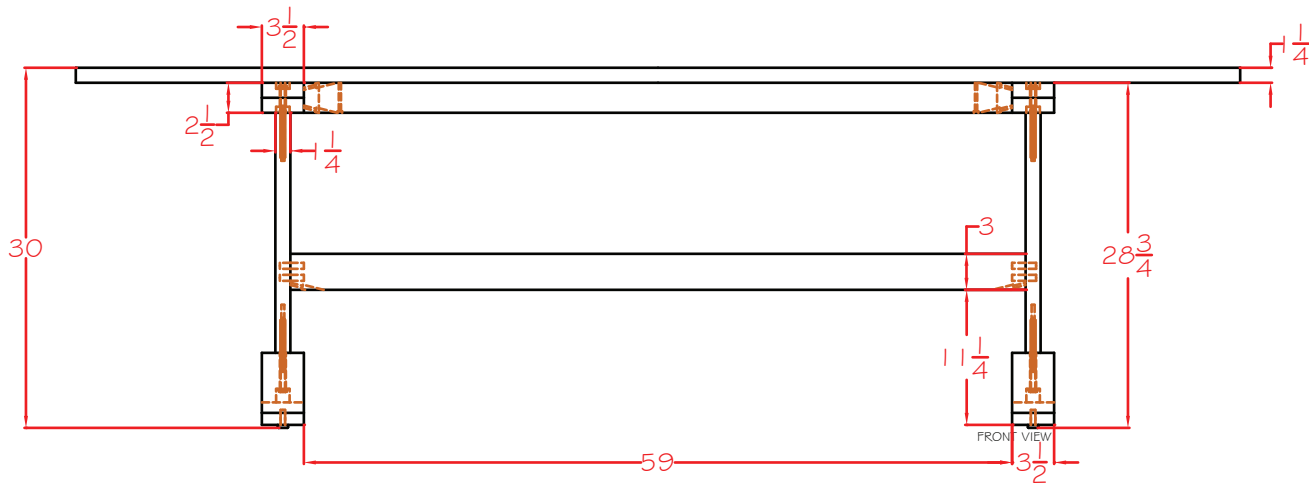

# LORTS

SINCE 1966

**7178**  
**OVAL DINING TABLE**  
W 97" x D 44" x H 30"

**AF** ANY LORTS FINISH

7178 OVAL DINING TABLE

**LORTS**  
SINCE 1966

LORTS  
SINCE 1966

**309**