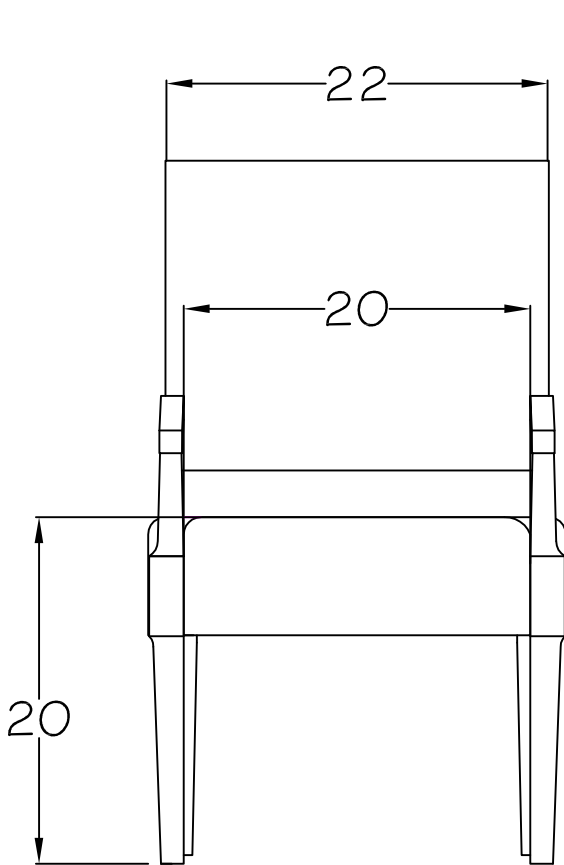

240-Arm Chair

LORTS

FURNITURE UNIQUELY YOU