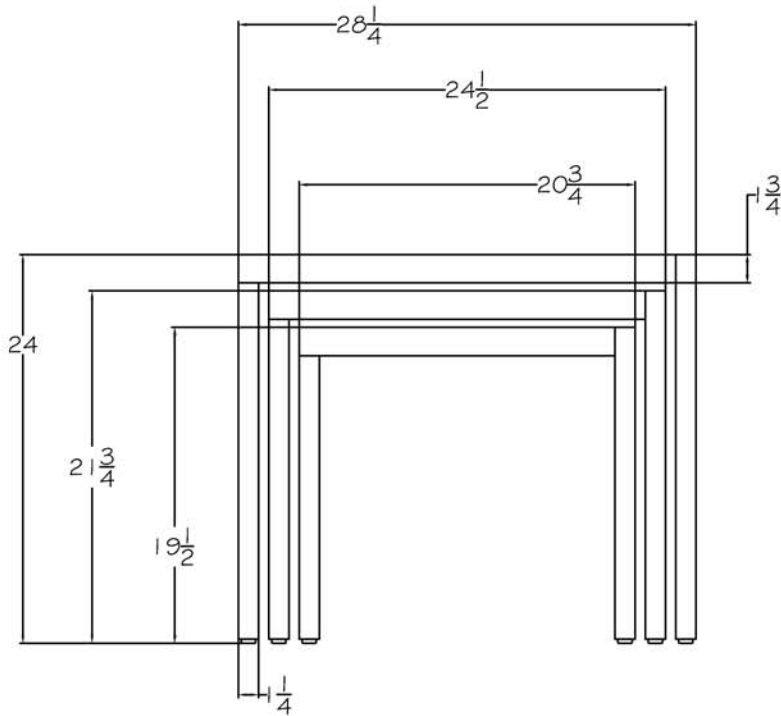

# LORTS

SINCE 1966

**7178**  
**OVAL DINING TABLE**  
W 97" x D 44" x H 30"

**AF** ANY LORTS FINISH

7178 OVAL DINING TABLE

**LORTS**  
SINCE 1966

LORTS  
SINCE 1966

**309**

**COCKTAIL TABLE**  
W 48" x D 48" x H 21"

**311**

**COCKTAIL TABLE**  
W 60" x D 60" x H 21"

309-48" Cocktail Table

31 1/2 - 60" Cocktail Table

LORTS  
SINCE 1966

**322**

**NESTING TABLES**

(set of 3)

*W 28" x D 18" x H 24" (when nested)*