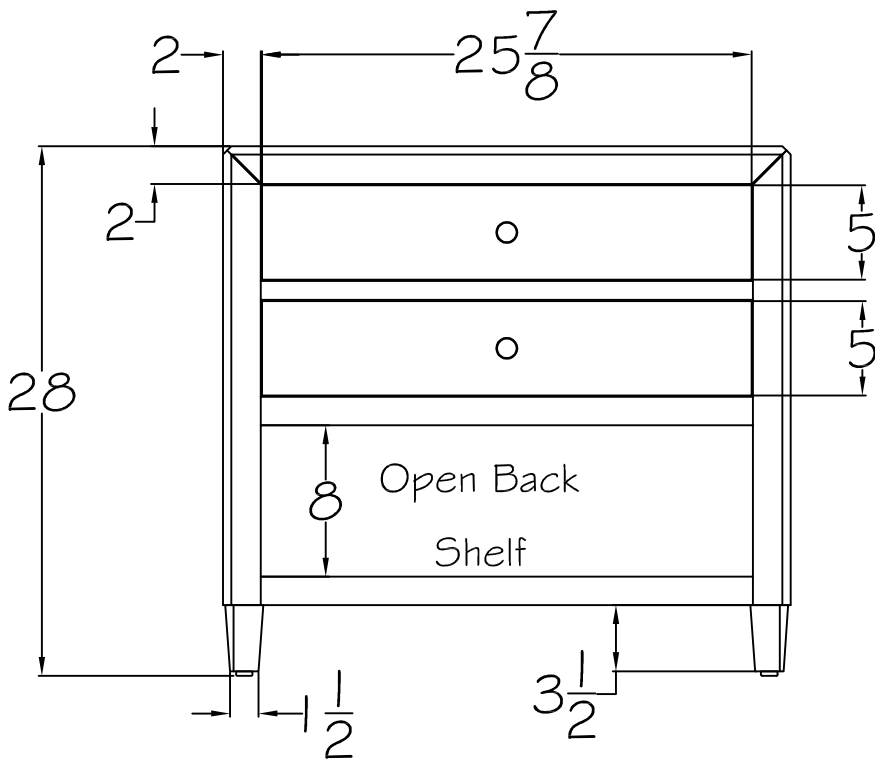

328-2 Drawer Chest

LORTS
FURNITURE UNIQUELY YOU