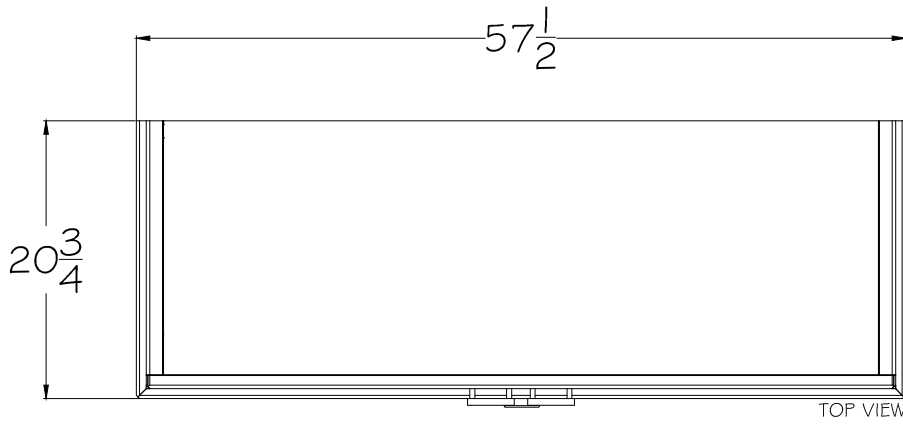

7141-BUFFET
LORTS
SINCE 1966