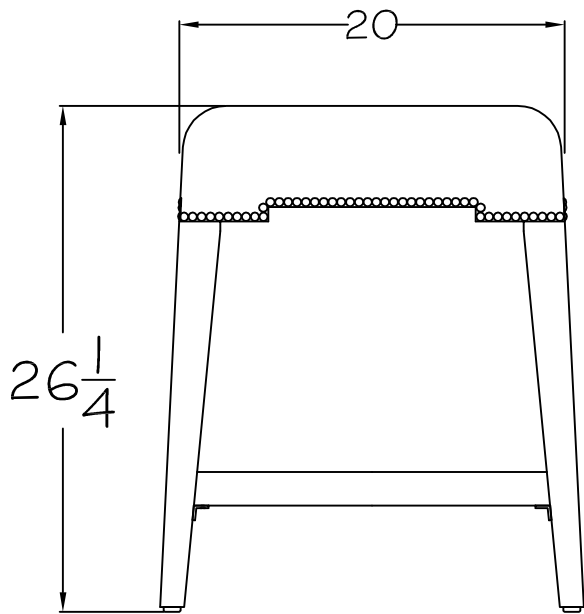

345-Backless Counter Stool

LORTS
FURNITURE UNIQUELY YOU