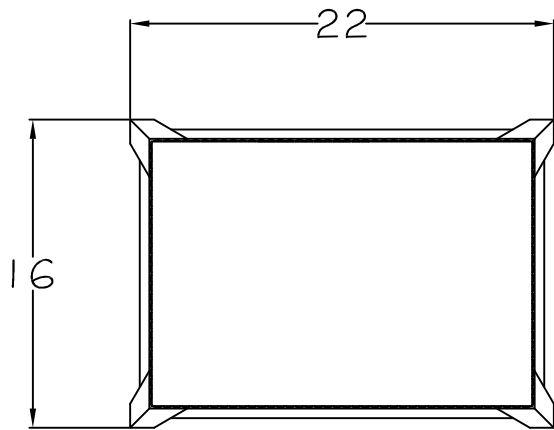

345-Backless Counter Stool

LORTS
FURNITURE UNIQUELY YOU