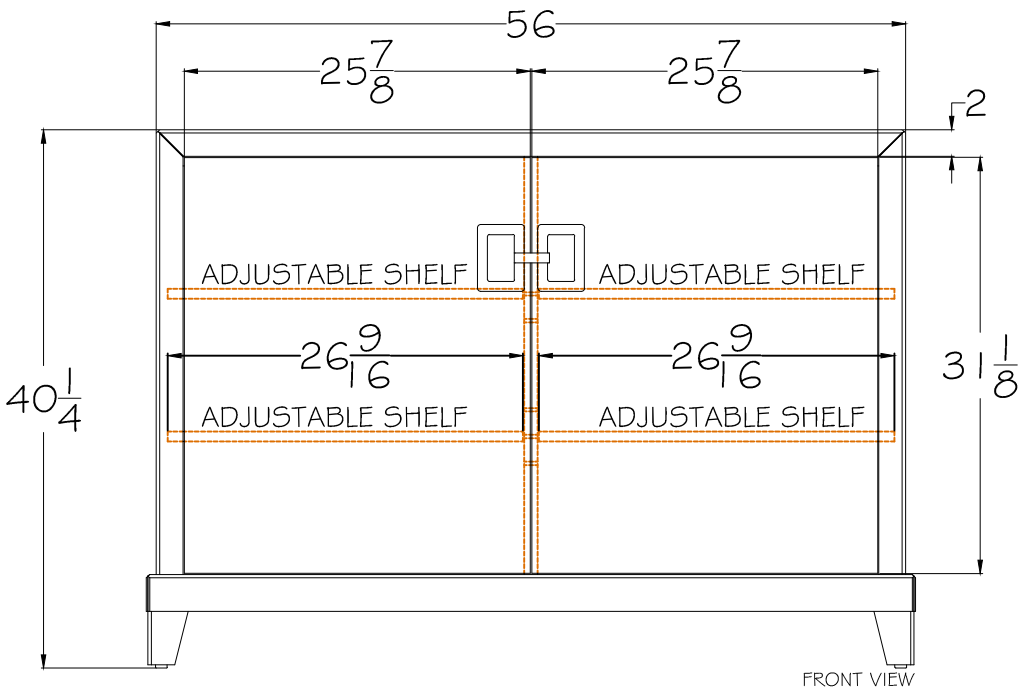

7141-BUFFET
LORTS
SINCE 1966