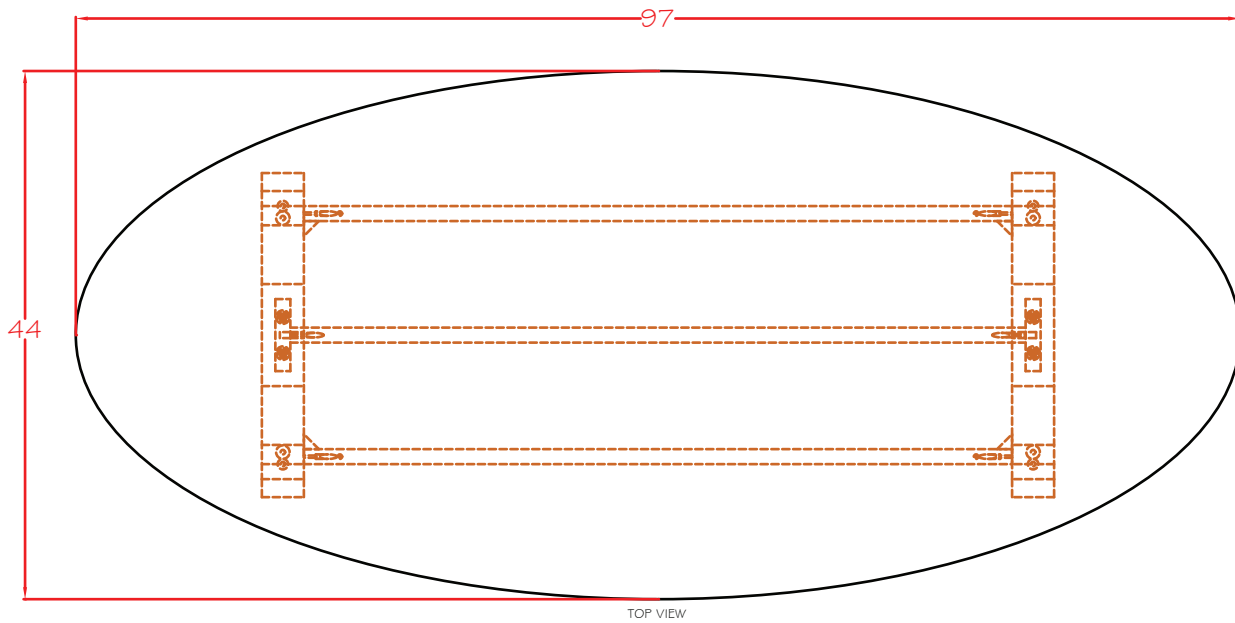

## BARSTOOL

*Outside W 22" x D 16" x H 32"*  
*Approximate Upholstered Seat H 32"*

**345**

# LORTS

SINCE 1966

**7178**  
**OVAL DINING TABLE**  
W 97" x D 44" x H 30"

**AF** ANY LORTS FINISH

7178 OVAL DINING TABLE

**LORTS**  
SINCE 1966

LORTS  
SINCE 1966

**309**