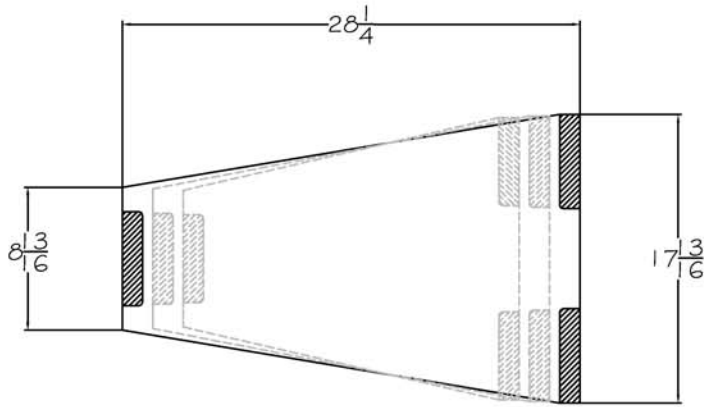

# LORTS

SINCE 1966

**7178**  
**OVAL DINING TABLE**  
W 97" x D 44" x H 30"

**AF** ANY LORTS FINISH

7178 OVAL DINING TABLE

**LORTS**  
SINCE 1966

LORTS  
SINCE 1966

**309**

**COCKTAIL TABLE**  
W 48" x D 48" x H 21"

**311**

**COCKTAIL TABLE**  
W 60" x D 60" x H 21"

309-48" Cocktail Table

31 1/2 - 60" Cocktail Table

LORTS  
SINCE 1966

**322**

**NESTING TABLES**

(set of 3)

*W 28" x D 18" x H 24" (when nested)*