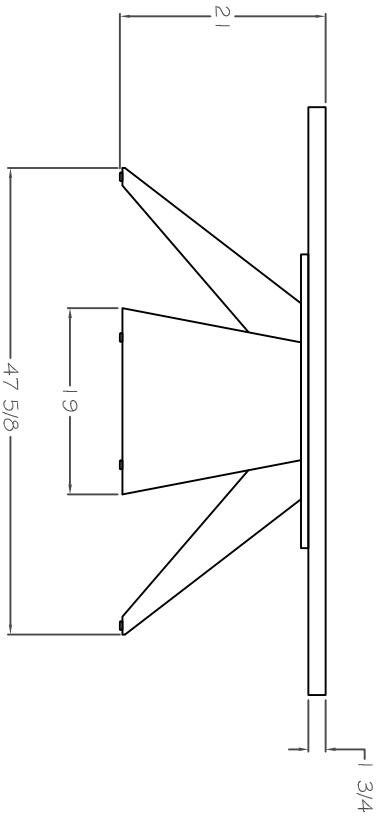

**240**

**ARM CHAIR**

*Outside W 24" x D 24 1/4" x H 40"*

*Inside Arm W 20" Arm H 25"*

*Approximate Upholstered Seat H 21"*

**241**

**SIDE CHAIR**

*Outside W 22" x D 24 1/4" x H 40"*

## BARSTOOL

*Outside W 22" x D 16" x H 32"*  
*Approximate Upholstered Seat H 32"*

**345**

# LORTS

SINCE 1966

**7178**  
**OVAL DINING TABLE**  
W 97" x D 44" x H 30"

**AF** ANY LORTS FINISH

7178 OVAL DINING TABLE

**LORTS**  
SINCE 1966

LORTS  
SINCE 1966

**309**

**COCKTAIL TABLE**  
W 48" x D 48" x H 21"

**311**

**COCKTAIL TABLE**  
W 60" x D 60" x H 21"

309-48" Cocktail Table

31 1/2 - 60" Cocktail Table

LORTS  
SINCE 1966

**322**

**NESTING TABLES**