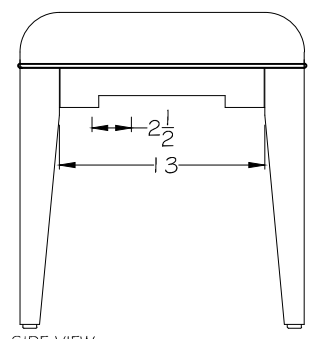

Standard: Single Welt

 **ANY LORTS FINISH**  **CUSTOMIZABLE**

TOP VIEW

FRONT VIEW

SIDE VIEW

3605- BENCH  
**LORTS**