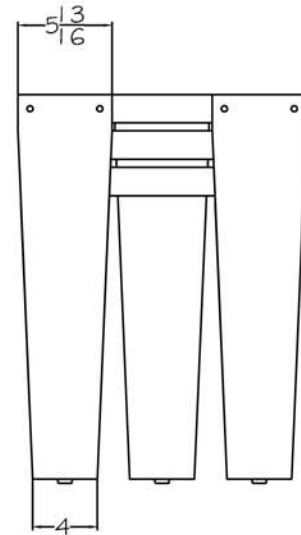

## BARSTOOL

*Outside W 22" x D 16" x H 32"*  
*Approximate Upholstered Seat H 32"*

**345**

# LORTS

SINCE 1966

**7178**  
**OVAL DINING TABLE**  
W 97" x D 44" x H 30"

**AF** ANY LORTS FINISH

7178 OVAL DINING TABLE

**LORTS**  
SINCE 1966

LORTS  
SINCE 1966

**309**

**COCKTAIL TABLE**  
W 48" x D 48" x H 21"

**311**

**COCKTAIL TABLE**  
W 60" x D 60" x H 21"

309-48" Cocktail Table

31 1/2 - 60" Cocktail Table

LORTS  
SINCE 1966

**322**

**NESTING TABLES**

(set of 3)

*W 28" x D 18" x H 24" (when nested)*