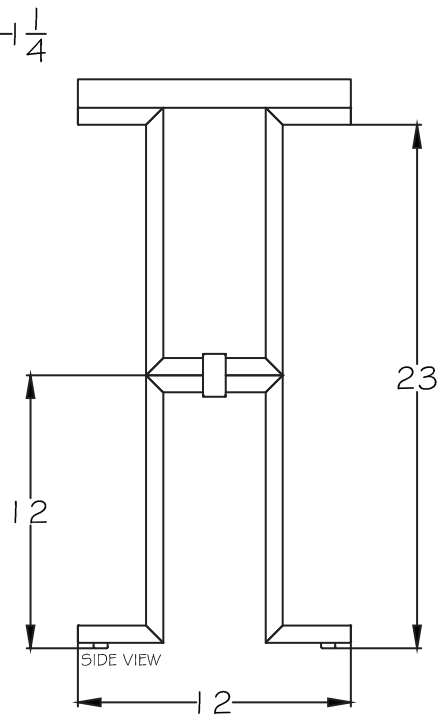

# LORTS

SINCE 1966

**511**  
**SIDE TABLE**  
W 12" x D 24" x H 25"

\*Metal Base: Select metal finish for base when ordering.

Blonde Midnight Onyx Pewter Smoke Umber

WOOD TOP

511 - CHAIRSIDE TABLE

LORTS