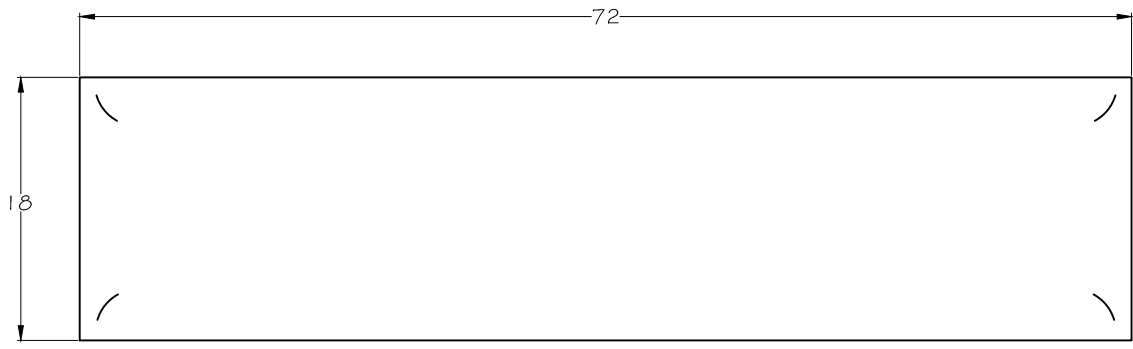

TOP VIEW

3606- BENCH
LORTS