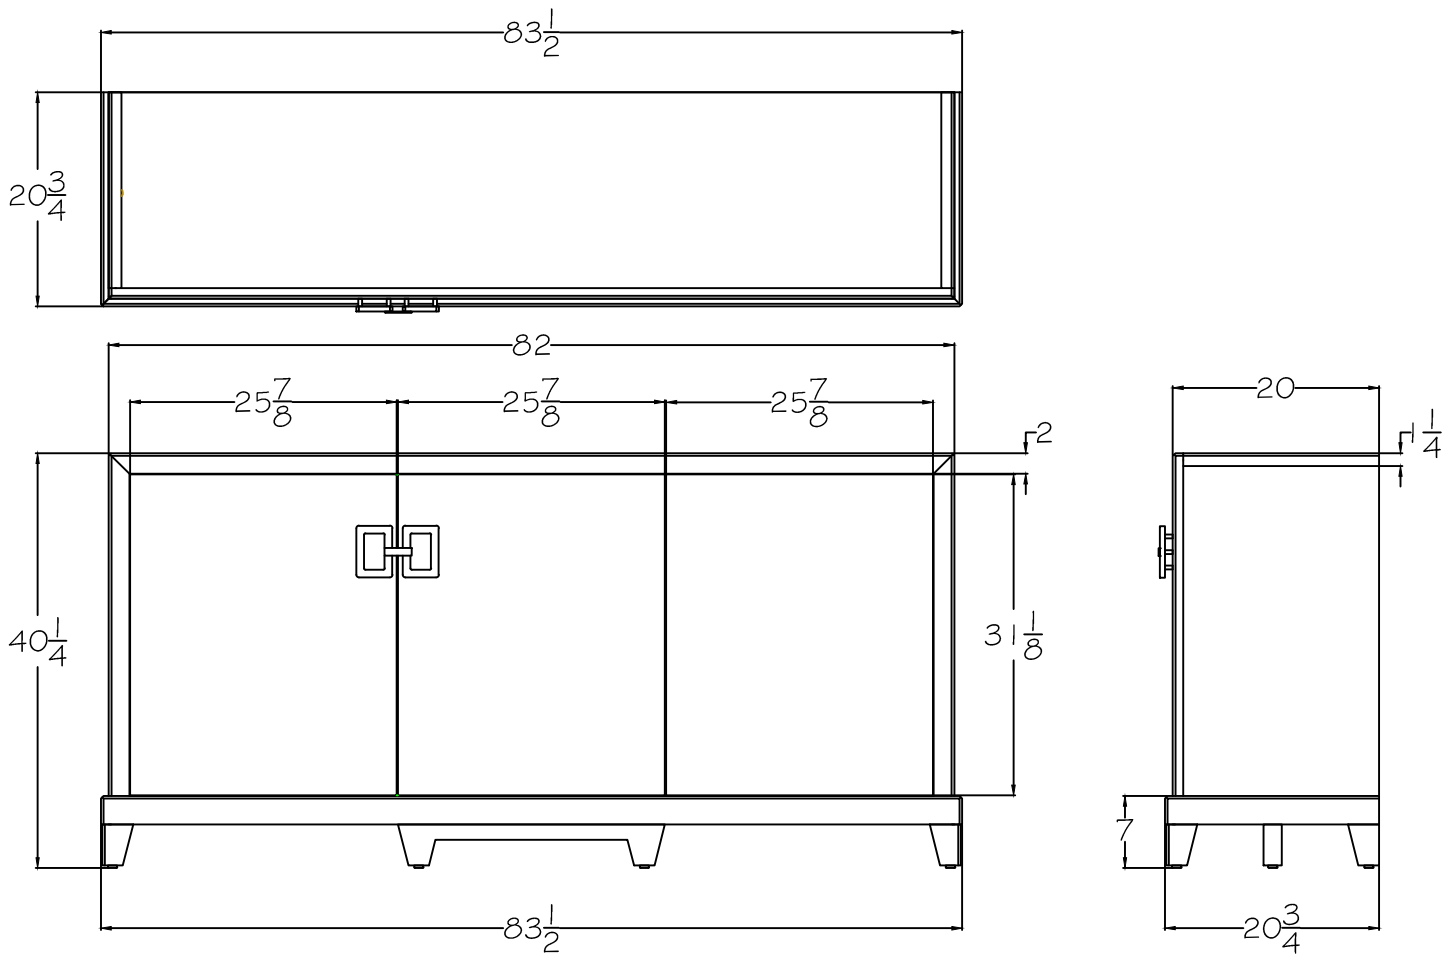

272-BUFFET
LORTS