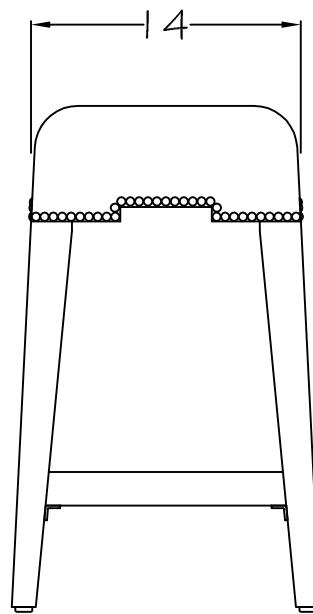

345-Backless Counter Stool

LORTS
FURNITURE UNIQUELY YOU