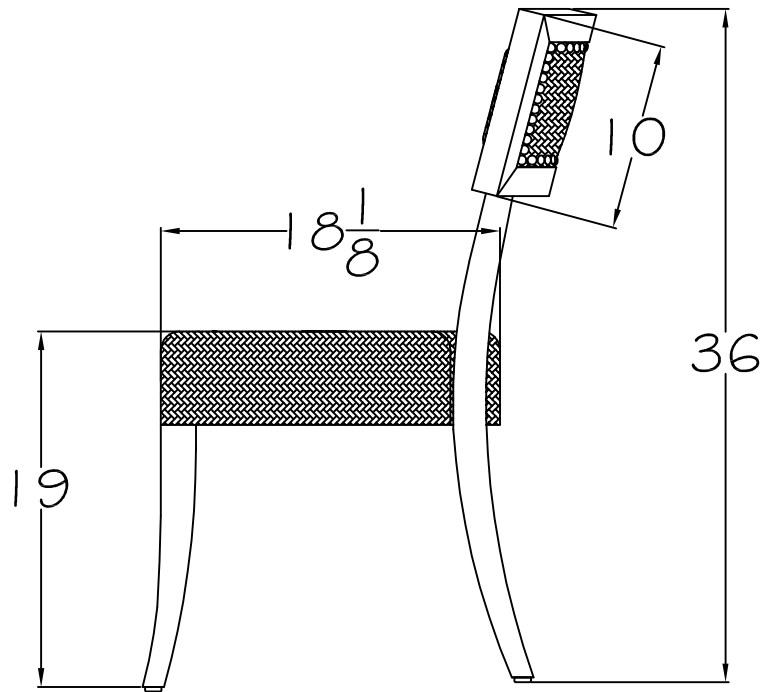

245-Side Chair

LORTS

FURNITURE UNIQUELY YOU