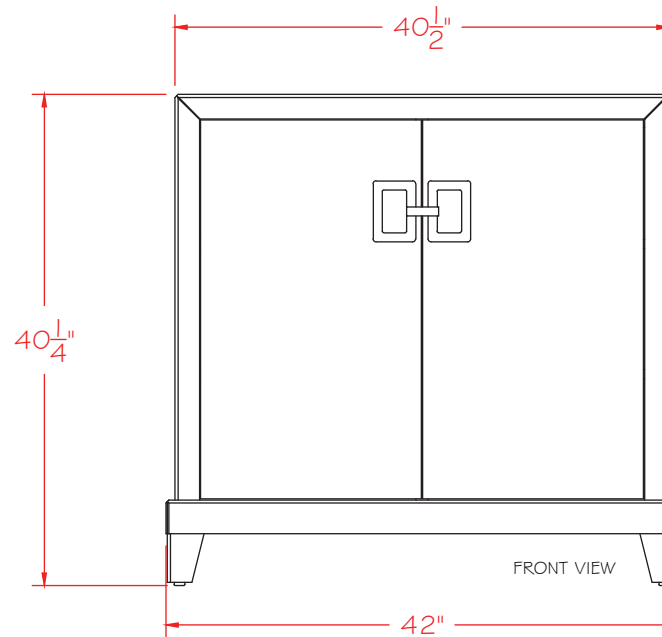

7140 TWO DOOR BUFFET / CHEST

LORTS
SINCE 1966