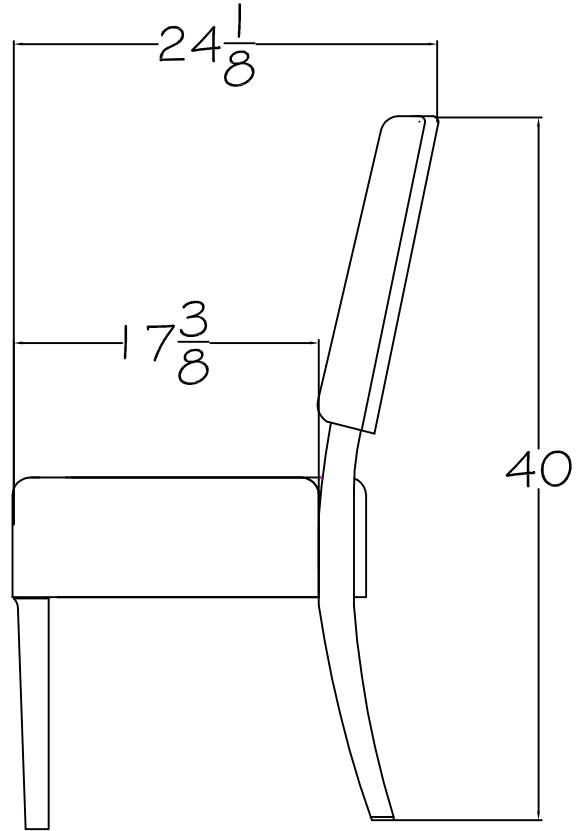

240

ARM CHAIR

Outside W 24" x D 24 1/4" x H 40"

Inside Arm W 20" Arm H 25"

Approximate Upholstered Seat H 21"

241

SIDE CHAIR

Outside W 22" x D 24 1/4" x H 40"

Approximate Upholstered Seat H 21"

Available in Lorts Fabric and Leather
or COM/COL

COM: 3 yards

Standard: NH1 Nailheads

*Shown in contrasting trim and custom nailheads - Upcharge

ANY LORTS FINISH

CUSTOMIZABLE

240-Arm Chair

LORTS

FURNITURE UNIQUELY YOU

241-Side Chair

LORTS
FURNITURE UNIQUELY YOU

245

SIDE CHAIR

Outside W 22 3/4" x D 24 1/4" x H 36"
Approximate Upholstered Seat H 20"

SIDE VIEW

7144-BUFFET
CARTS

LORTS

SINCE 1966

7141

BUFFET

W 57 1/2" x D 20 3/4" x H 40 1/4"

Two Doors