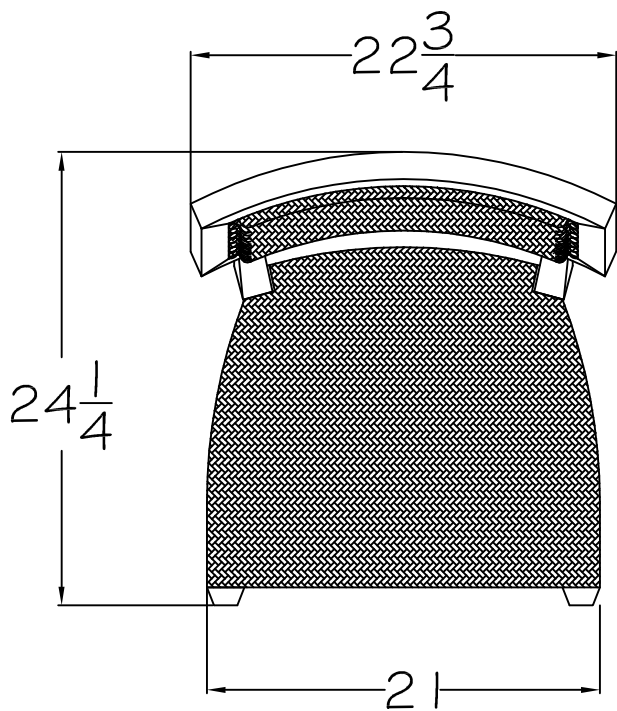

245-Side Chair

LORTS

FURNITURE UNIQUELY YOU