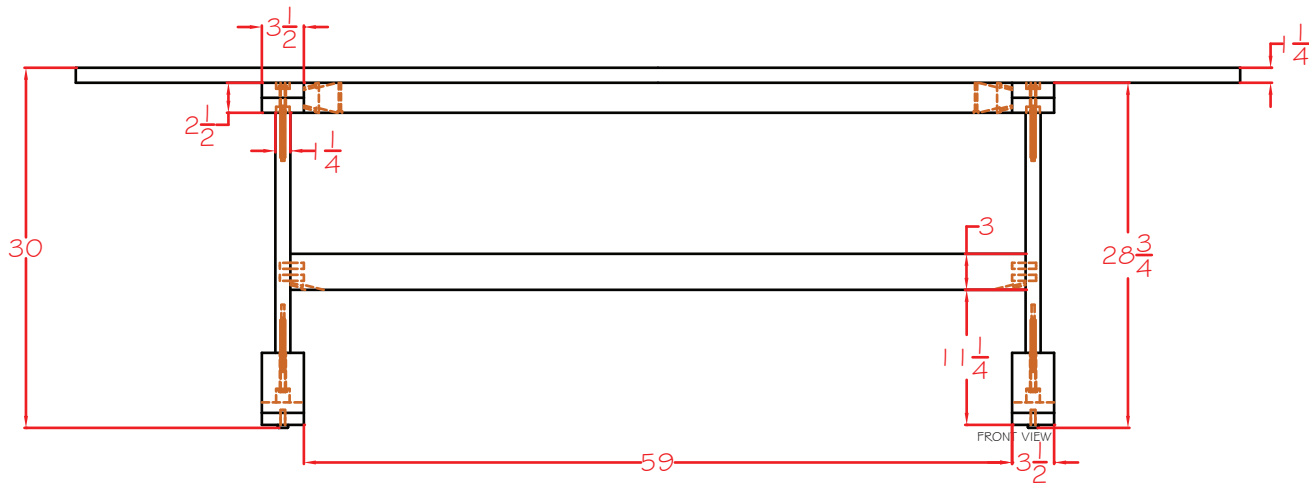

7178 OVAL DINING TABLE

LORTS
SINCE 1966