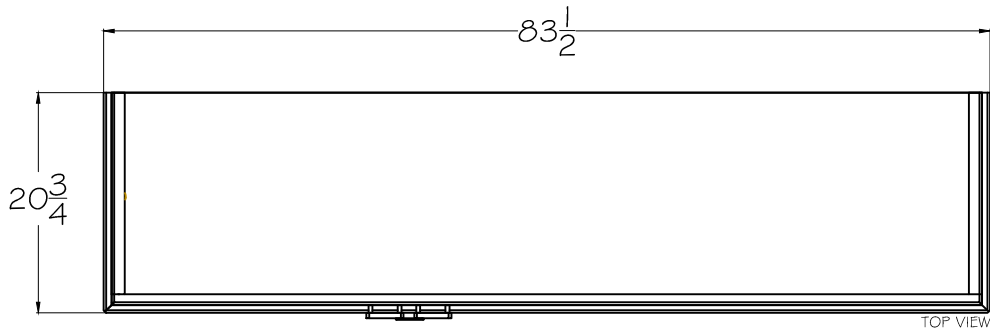

TOP VIEW

FRONT VIEW

SIDE VIEW

7144-BUFFET
CARTS