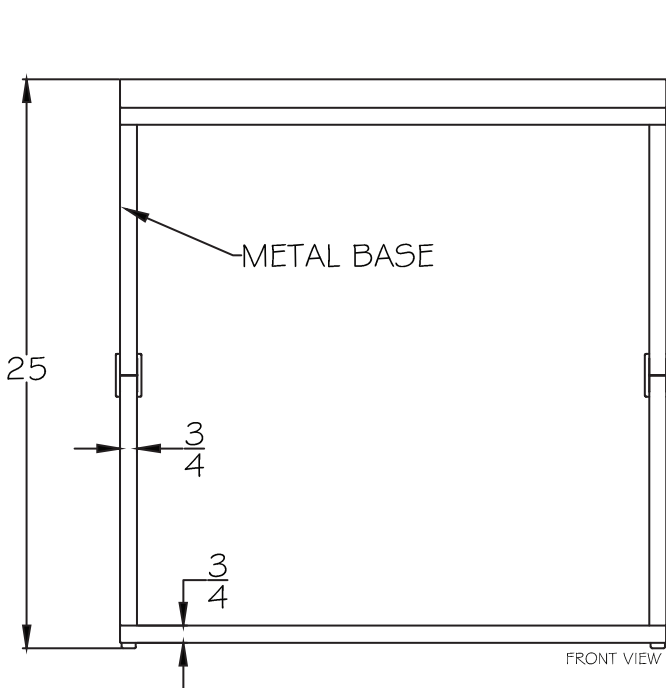

511 - CHAIRSIDE TABLE

LORTS