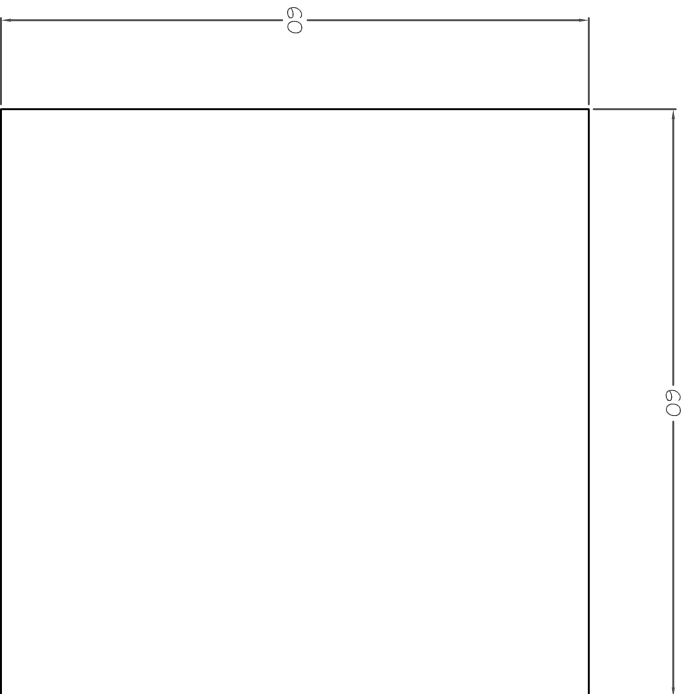

7178
OVAL DINING TABLE
W 97" x D 44" x H 30"

AF ANY LORTS FINISH

7178 OVAL DINING TABLE

LORTS
SINCE 1966

LORTS
SINCE 1966

309

COCKTAIL TABLE
W 48" x D 48" x H 21"

311

COCKTAIL TABLE
W 60" x D 60" x H 21"

309-48" Cocktail Table

311-60" Cocktail Table

LORTS
SINCE 1966

322

NESTING TABLES

(set of 3)

W 28" x D 18" x H 24" (when nested)