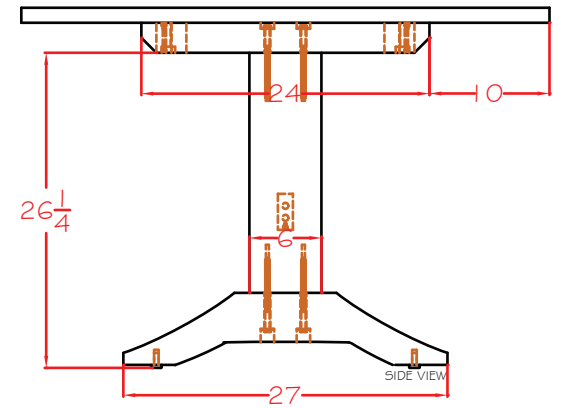

7178 OVAL DINING TABLE

LORTS
SINCE 1966