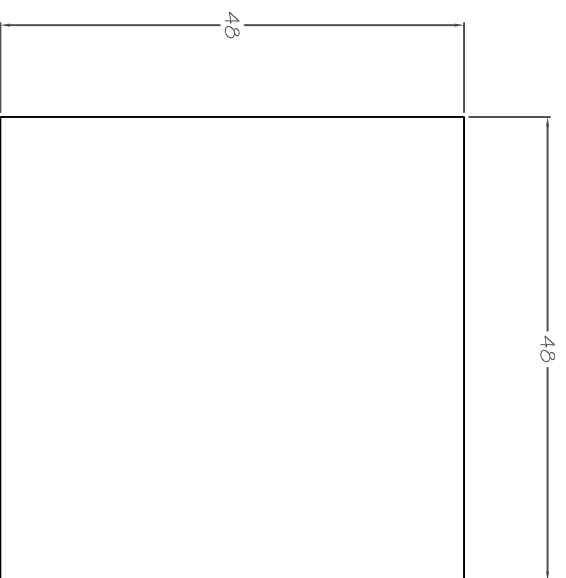

7178
OVAL DINING TABLE
W 97" x D 44" x H 30"

AF ANY LORTS FINISH

7178 OVAL DINING TABLE

LORTS
SINCE 1966

LORTS
SINCE 1966

309

COCKTAIL TABLE
W 48" x D 48" x H 21"

311

COCKTAIL TABLE
W 60" x D 60" x H 21"

309-48" Cocktail Table

311-60" Cocktail Table

LORTS
SINCE 1966

322

NESTING TABLES

(set of 3)

W 28" x D 18" x H 24" (when nested)