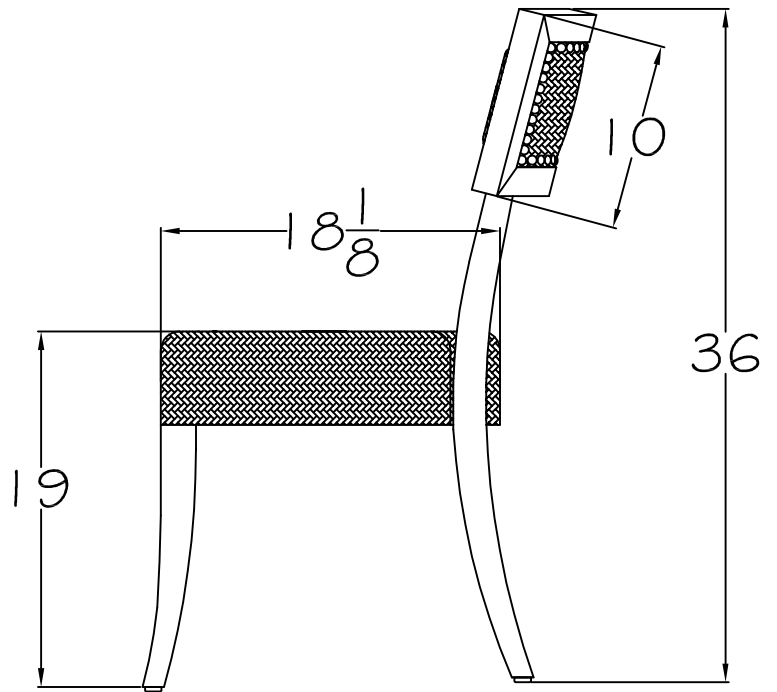

245-Side Chair

LORTS

FURNITURE UNIQUELY YOU