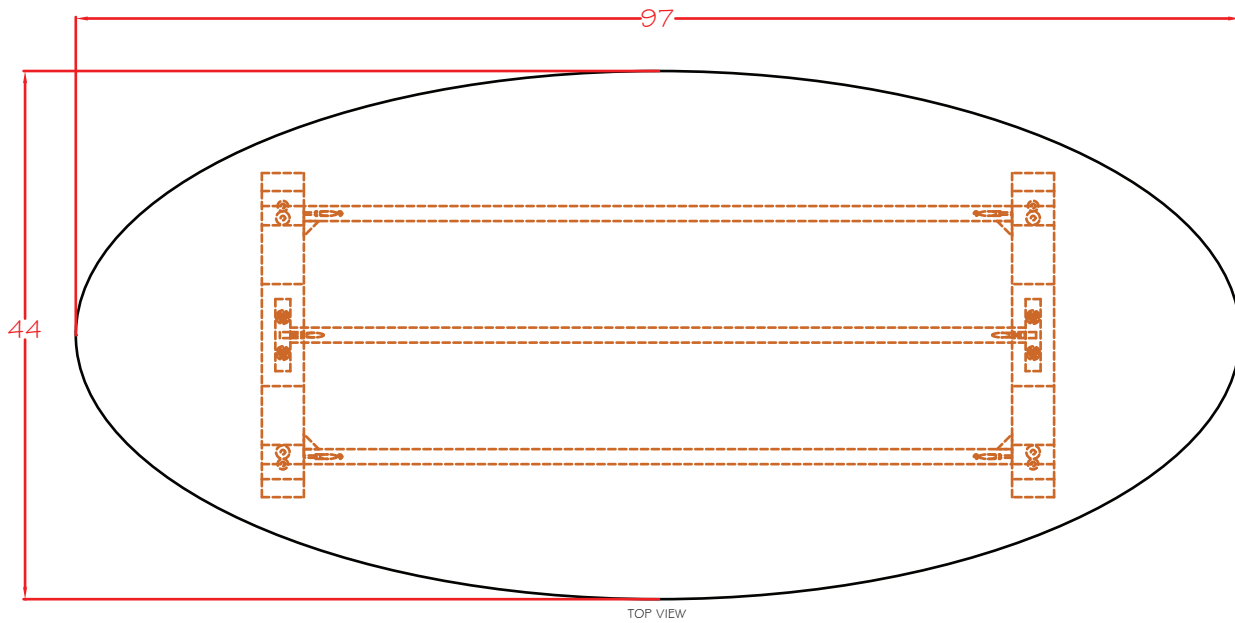

7178
OVAL DINING TABLE
W 97" x D 44" x H 30"

AF ANY LORTS FINISH

7178 OVAL DINING TABLE

LORTS
SINCE 1966

LORTS
SINCE 1966

309

COCKTAIL TABLE
W 48" x D 48" x H 21"

311

COCKTAIL TABLE
W 60" x D 60" x H 21"

309-48" Cocktail Table

311-60" Cocktail Table

LORTS
SINCE 1966

322

NESTING TABLES

(set of 3)

W 28" x D 18" x H 24" (when nested)