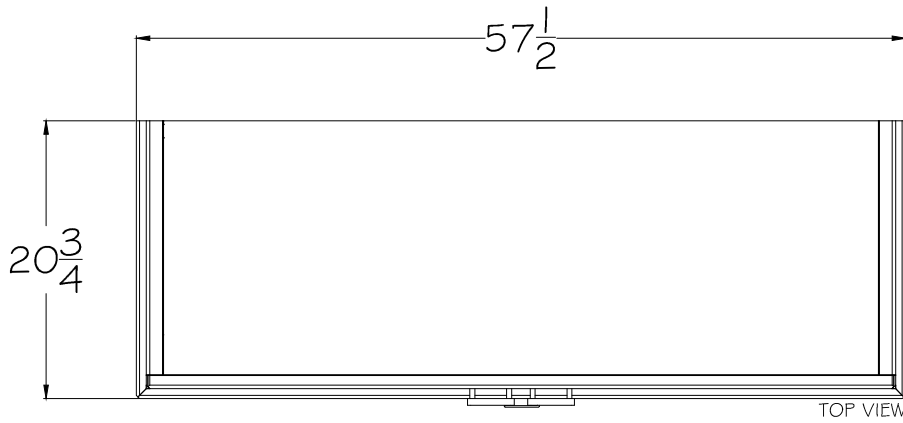

7141-BUFFET
LORTS
SINCE 1966