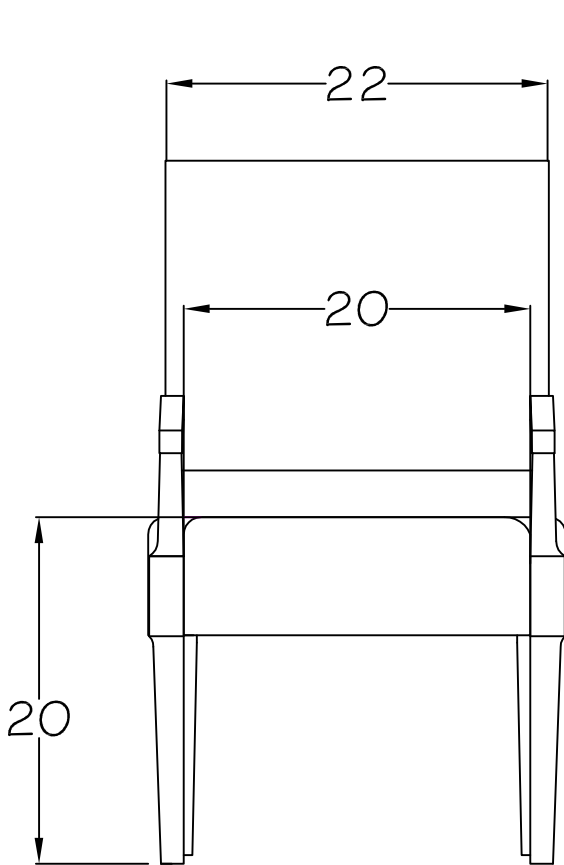

240

ARM CHAIR

Outside W 24" x D 24 1/4" x H 40"

Inside Arm W 20" Arm H 25"

Approximate Upholstered Seat H 21"

241

SIDE CHAIR

Outside W 22" x D 24 1/4" x H 40"

Approximate Upholstered Seat H 21"

Available in Lorts Fabric and Leather
or COM/COL

COM: 3 yards

Standard: NH1 Nailheads

*Shown in contrasting trim and custom nailheads - Upcharge

ANY LORTS FINISH

CUSTOMIZABLE

240-Arm Chair

LORTS

FURNITURE UNIQUELY YOU

241-Side Chair

LORTS
FURNITURE UNIQUELY YOU

245

SIDE CHAIR

Outside W 22 3/4" x D 24 1/4" x H 36"
Approximate Upholstered Seat H 20"

SIDE VIEW

7144-BUFFET
CARTS

LORTS

SINCE 1966

7141

BUFFET

W 57 1/2" x D 20 3/4" x H 40 1/4"

Two Doors