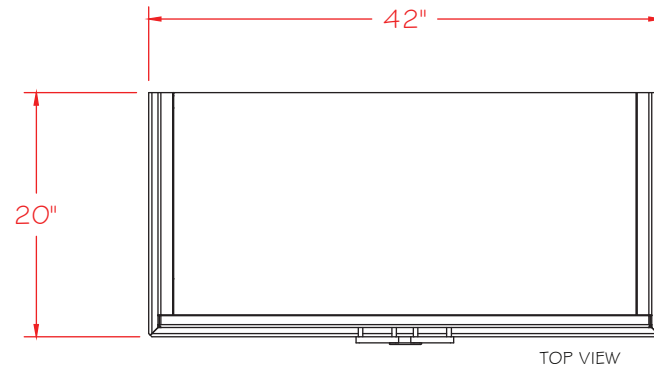

7140 TWO DOOR BUFFET / CHEST

LORTS
SINCE 1966