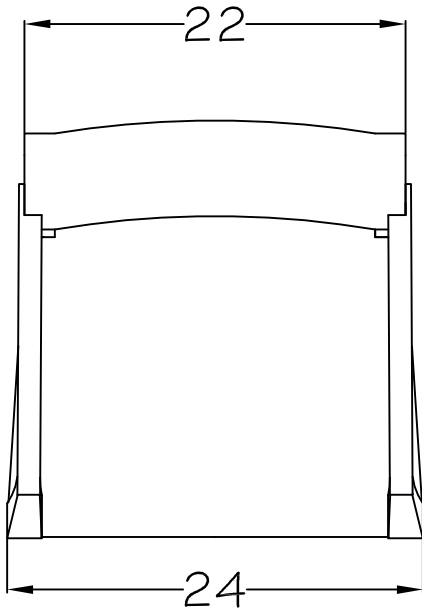

240

ARM CHAIR

Outside W 24" x D 24 1/4" x H 40"

Inside Arm W 20" Arm H 25"

Approximate Upholstered Seat H 21"

241

SIDE CHAIR

Outside W 22" x D 24 1/4" x H 40"

Approximate Upholstered Seat H 21"

Available in Lorts Fabric and Leather
or COM/COL

COM: 3 yards

Standard: NH1 Nailheads

*Shown in contrasting trim and custom nailheads - Upcharge

ANY LORTS FINISH

CUSTOMIZABLE

240-Arm Chair

LORTS

FURNITURE UNIQUELY YOU

241-Side Chair

LORTS
FURNITURE UNIQUELY YOU

245

SIDE CHAIR

Outside W 22 3/4" x D 24 1/4" x H 36"
Approximate Upholstered Seat H 20"

SIDE VIEW

7144-BUFFET
CARTS

LORTS

SINCE 1966

7141

BUFFET

W 57 1/2" x D 20 3/4" x H 40 1/4"

Two Doors