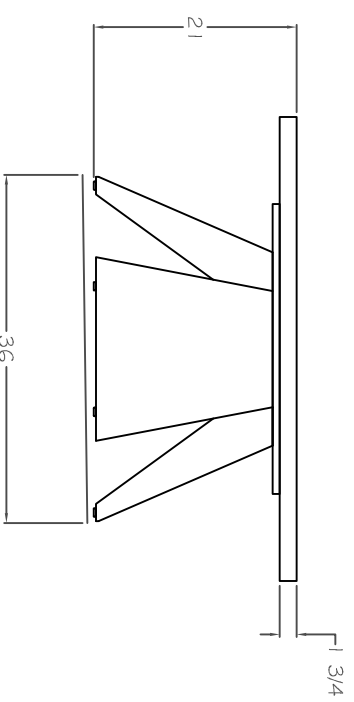

240

ARM CHAIR

Outside W 24" x D 24 1/4" x H 40"

Inside Arm W 20" Arm H 25"

Approximate Upholstered Seat H 21"

241

SIDE CHAIR

Outside W 22" x D 24 1/4" x H 40"

LORTS

SINCE 1966

7140

BUFFET / CHEST

W 42" x D 20 3/4" x H 40 1/4"

Two Doors

Interior:

Two adjustable shelves
behind each door

7178
OVAL DINING TABLE
W 97" x D 44" x H 30"

AF ANY LORTS FINISH

7178 OVAL DINING TABLE

LORTS
SINCE 1966

LORTS
SINCE 1966

309

COCKTAIL TABLE
W 48" x D 48" x H 21"

311

COCKTAIL TABLE
W 60" x D 60" x H 21"

309-48" Cocktail Table

311-60" Cocktail Table

LORTS
SINCE 1966

322

NESTING TABLES

(set of 3)

W 28" x D 18" x H 24" (when nested)