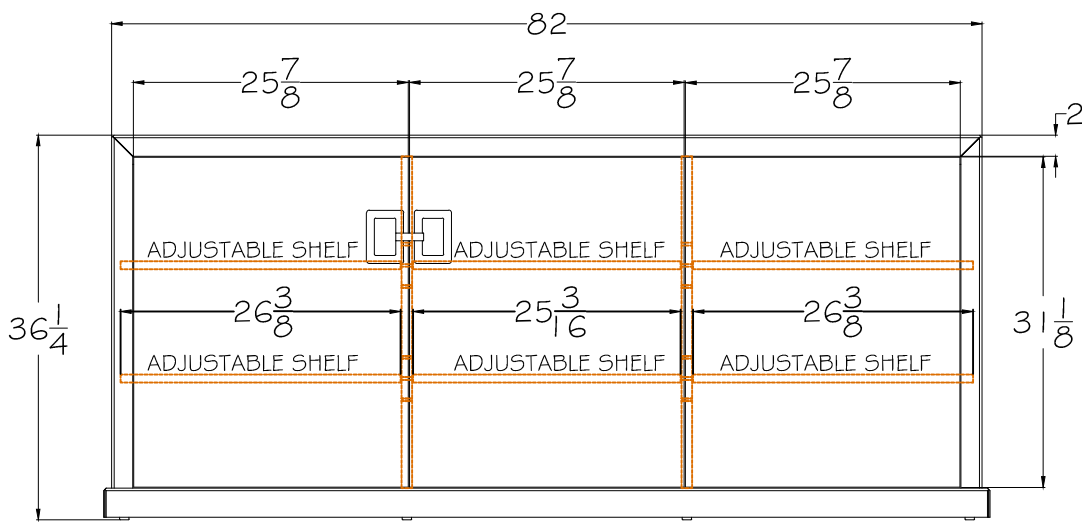

TOP VIEW

FRONT VIEW

SIDE VIEW

7144-BUFFET
CARTS