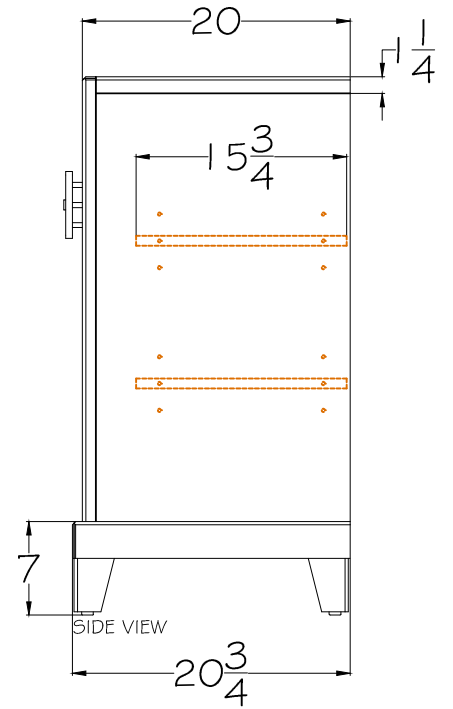

7141-BUFFET
LORTS
SINCE 1966