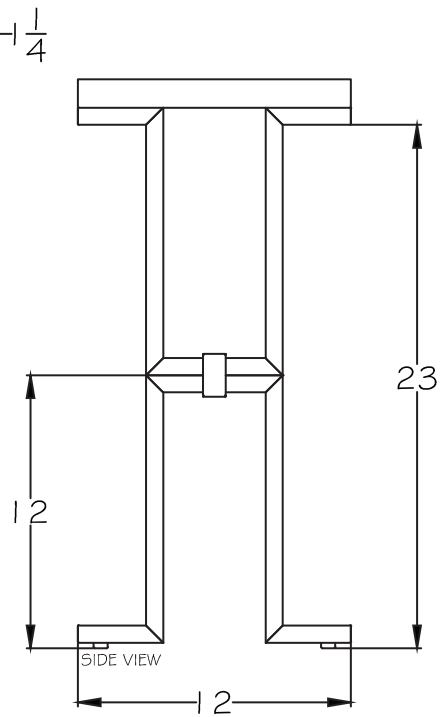

511 - CHAIRSIDE TABLE

LORTS