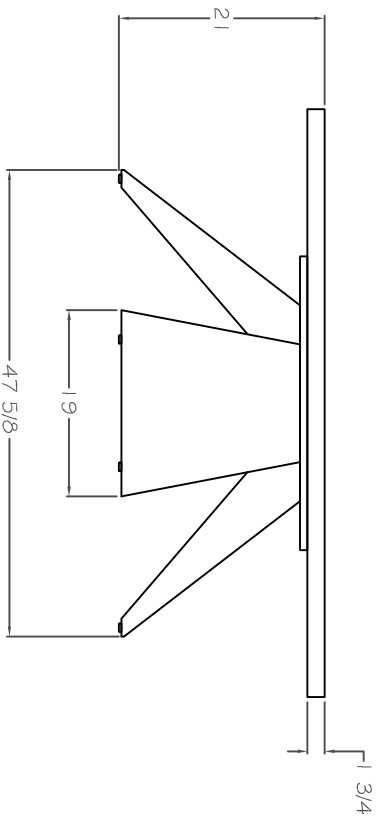

240

ARM CHAIR

Outside W 24" x D 24 1/4" x H 40"

Inside Arm W 20" Arm H 25"

Approximate Upholstered Seat H 21"

241

SIDE CHAIR

Outside W 22" x D 24 1/4" x H 40"

7178
OVAL DINING TABLE
W 97" x D 44" x H 30"

AF ANY LORTS FINISH

7178 OVAL DINING TABLE

LORTS
SINCE 1966

LORTS
SINCE 1966

309

COCKTAIL TABLE
W 48" x D 48" x H 21"

311

COCKTAIL TABLE
W 60" x D 60" x H 21"

309-48" Cocktail Table

311-60" Cocktail Table

LORTS
SINCE 1966

322

NESTING TABLES

(set of 3)

W 28" x D 18" x H 24" (when nested)