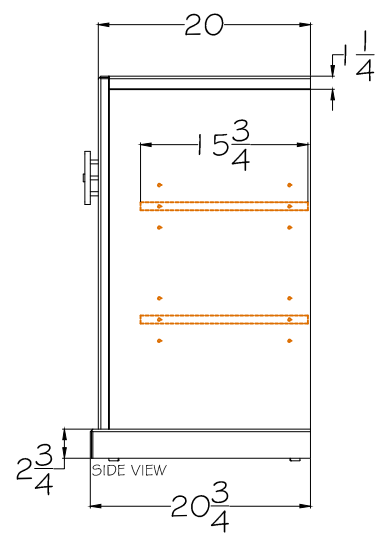

Select Metal Hardware Finish
for Standard Hardware Only

272-BUFFET
LORTS

LORTS

SINCE 1966

7144

BUFFET

W 83 1/2" x D 20 3/4" x H 36 1/4"

Three Doors

SIDE VIEW

7144-BUFFET
CARTS

LORTS

SINCE 1966

7141

BUFFET

W 57 1/2" x D 20 3/4" x H 40 1/4"

Two Doors

LORTS

SINCE 1966

7140

BUFFET / CHEST

W 42" x D 20 3/4" x H 40 1/4"

Two Doors

Interior:

Two adjustable shelves
behind each door