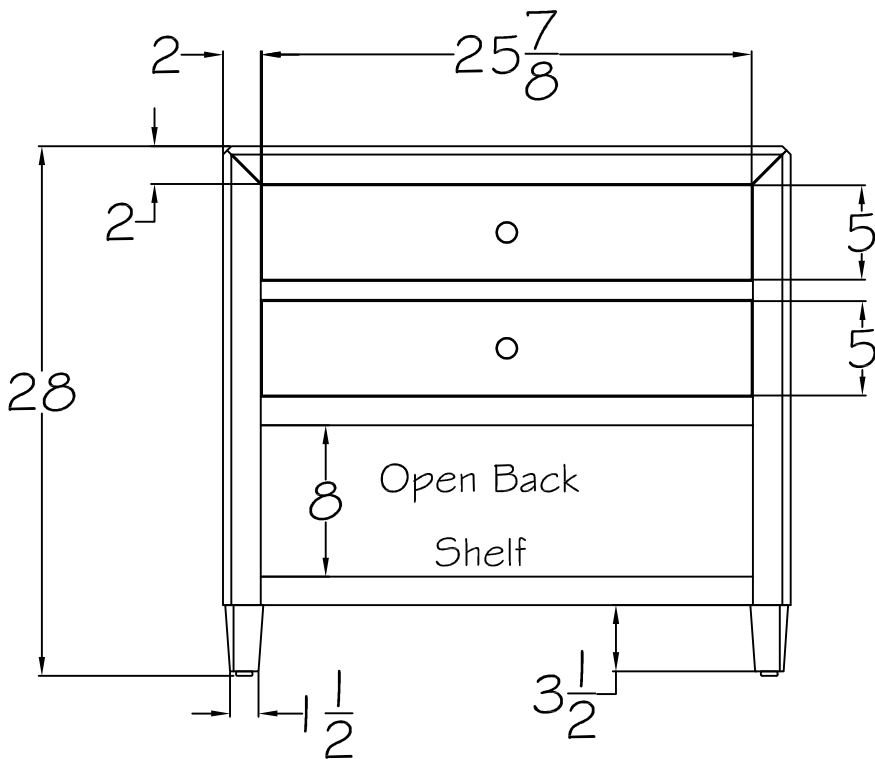

328-2 Drawer Chest

LORTS
FURNITURE UNIQUELY YOU