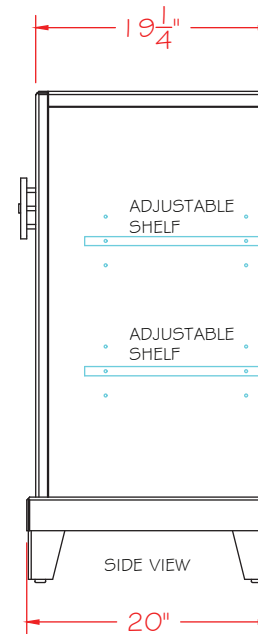

7140 TWO DOOR BUFFET / CHEST

LORTS
SINCE 1966