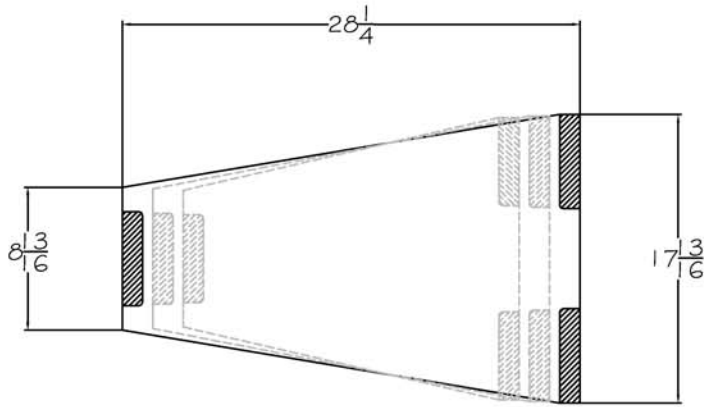

7178
OVAL DINING TABLE
W 97" x D 44" x H 30"

AF ANY LORTS FINISH

7178 OVAL DINING TABLE

LORTS
SINCE 1966

LORTS
SINCE 1966

309

COCKTAIL TABLE
W 48" x D 48" x H 21"

311

COCKTAIL TABLE
W 60" x D 60" x H 21"

309-48" Cocktail Table

311-60" Cocktail Table

LORTS
SINCE 1966

322

NESTING TABLES

(set of 3)

W 28" x D 18" x H 24" (when nested)

322-Nested Tables

LORTS
SINCE 1966

LORTS
SINCE 1966

328

Chest

W 30" x D 20" x H 28"

Two Drawers

Hardware: Style As Shown Standard
Hardware Options Available