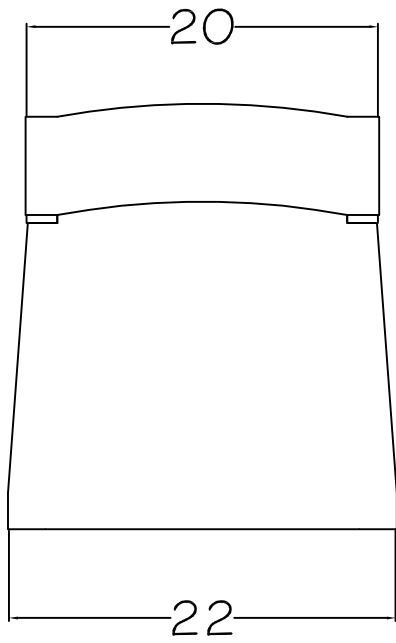

240

ARM CHAIR

Outside W 24" x D 24 1/4" x H 40"

Inside Arm W 20" Arm H 25"

Approximate Upholstered Seat H 21"

241

SIDE CHAIR

Outside W 22" x D 24 1/4" x H 40"

Approximate Upholstered Seat H 21"

Available in Lorts Fabric and Leather
or COM/COL

COM: 3 yards

Standard: NH1 Nailheads

*Shown in contrasting trim and custom nailheads - Upcharge

ANY LORTS FINISH

CUSTOMIZABLE

240-Arm Chair

LORTS

FURNITURE UNIQUELY YOU

241-Side Chair

LORTS
FURNITURE UNIQUELY YOU

245

SIDE CHAIR

Outside W 22 3/4" x D 24 1/4" x H 36"
Approximate Upholstered Seat H 20"