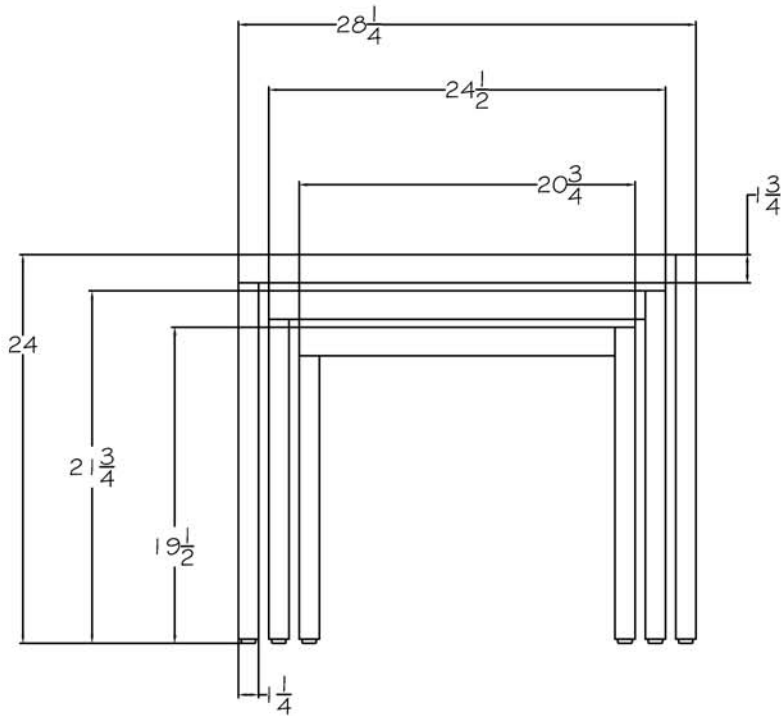

COCKTAIL TABLE
W 60" x D 60" x H 21"

309-48" Cocktail Table

311-60" Cocktail Table

LORTS
SINCE 1966

322

NESTING TABLES

(set of 3)

W 28" x D 18" x H 24" (when nested)