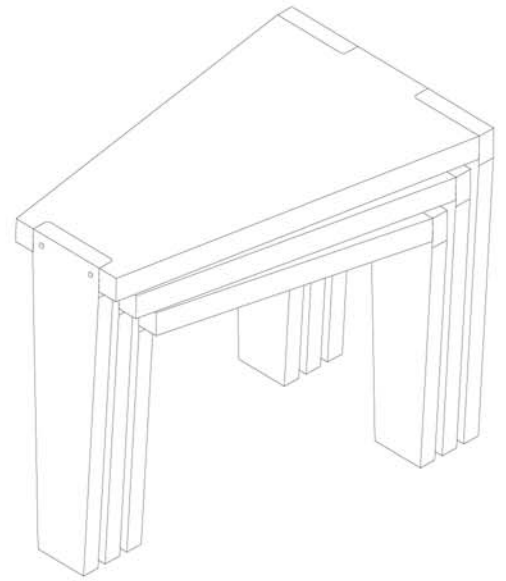

COCKTAIL TABLE
W 60" x D 60" x H 21"

309-48" Cocktail Table

311-60" Cocktail Table

LORTS
SINCE 1966

322

NESTING TABLES

(set of 3)

W 28" x D 18" x H 24" (when nested)

322-Nested Tables

LORTS
SINCE 1966

LORTS
SINCE 1966

328

Chest

W 30" x D 20" x H 28"

Two Drawers

Hardware: Style As Shown Standard
Hardware Options Available