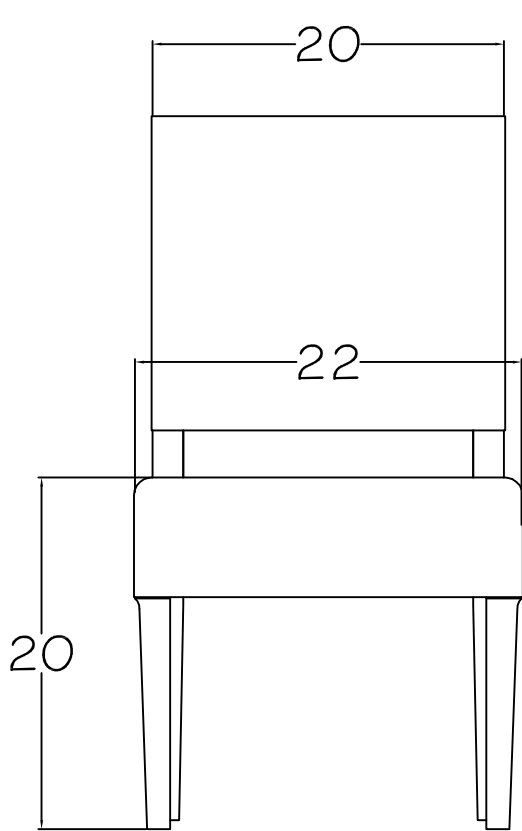

240

ARM CHAIR

Outside W 24" x D 24 1/4" x H 40"

Inside Arm W 20" Arm H 25"

Approximate Upholstered Seat H 21"

241

SIDE CHAIR

Outside W 22" x D 24 1/4" x H 40"

Approximate Upholstered Seat H 21"

Available in Lorts Fabric and Leather
or COM/COL

COM: 3 yards

Standard: NH1 Nailheads

*Shown in contrasting trim and custom nailheads - Upcharge

ANY LORTS FINISH

CUSTOMIZABLE

240-Arm Chair

LORTS

FURNITURE UNIQUELY YOU

241-Side Chair

LORTS
FURNITURE UNIQUELY YOU

245

SIDE CHAIR

Outside W 22 3/4" x D 24 1/4" x H 36"
Approximate Upholstered Seat H 20"

SIDE VIEW

7144-BUFFET
CARTS

LORTS

SINCE 1966

7141

BUFFET

W 57 1/2" x D 20 3/4" x H 40 1/4"

Two Doors