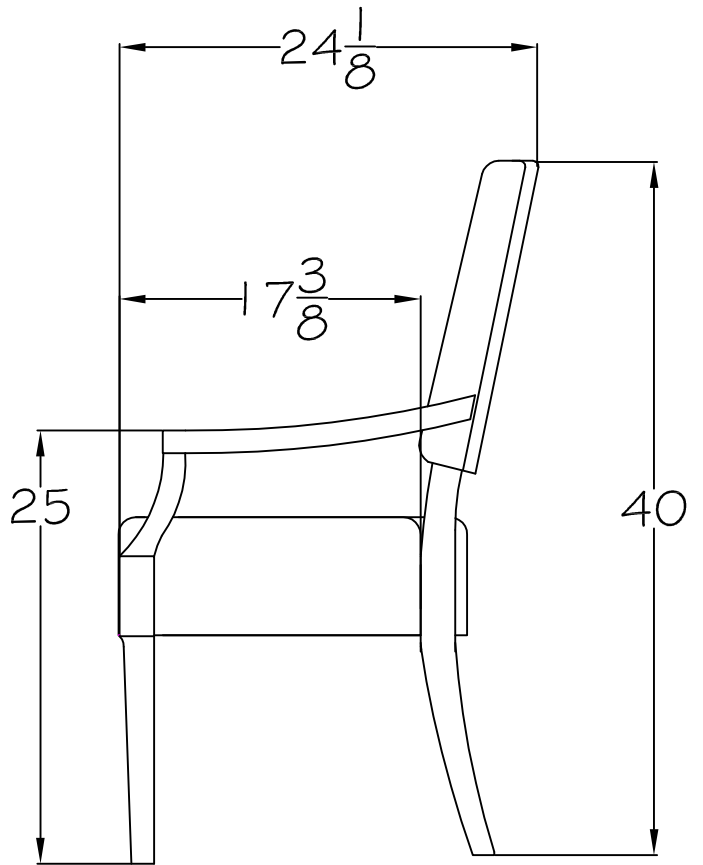

240

ARM CHAIR

Outside W 24" x D 24 1/4" x H 40"

Inside Arm W 20" Arm H 25"

Approximate Upholstered Seat H 21"

241

SIDE CHAIR

Outside W 22" x D 24 1/4" x H 40"

Approximate Upholstered Seat H 21"

Available in Lorts Fabric and Leather
or COM/COL

COM: 3 yards

Standard: NH1 Nailheads

*Shown in contrasting trim and custom nailheads - Upcharge

ANY LORTS FINISH

CUSTOMIZABLE

240-Arm Chair

LORTS

FURNITURE UNIQUELY YOU

241-Side Chair

LORTS
FURNITURE UNIQUELY YOU

245

SIDE CHAIR

Outside W 22 3/4" x D 24 1/4" x H 36"
Approximate Upholstered Seat H 20"

SIDE VIEW

7144-BUFFET
CARTS

LORTS

SINCE 1966

7141

BUFFET

W 57 1/2" x D 20 3/4" x H 40 1/4"

Two Doors