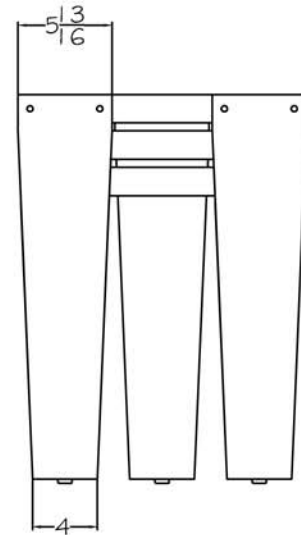

240

ARM CHAIR

Outside W 24" x D 24 1/4" x H 40"

Inside Arm W 20" Arm H 25"

Approximate Upholstered Seat H 21"

241

SIDE CHAIR

Outside W 22" x D 24 1/4" x H 40"

7178
OVAL DINING TABLE
W 97" x D 44" x H 30"

AF ANY LORTS FINISH

7178 OVAL DINING TABLE

LORTS
SINCE 1966

LORTS
SINCE 1966

309

COCKTAIL TABLE
W 48" x D 48" x H 21"

311

COCKTAIL TABLE
W 60" x D 60" x H 21"

309-48" Cocktail Table

311-60" Cocktail Table

LORTS
SINCE 1966

322

NESTING TABLES

(set of 3)

W 28" x D 18" x H 24" (when nested)

322-Nested Tables

LORTS
SINCE 1966

LORTS
SINCE 1966

328

Chest

W 30" x D 20" x H 28"

Two Drawers

Hardware: Style As Shown Standard
Hardware Options Available