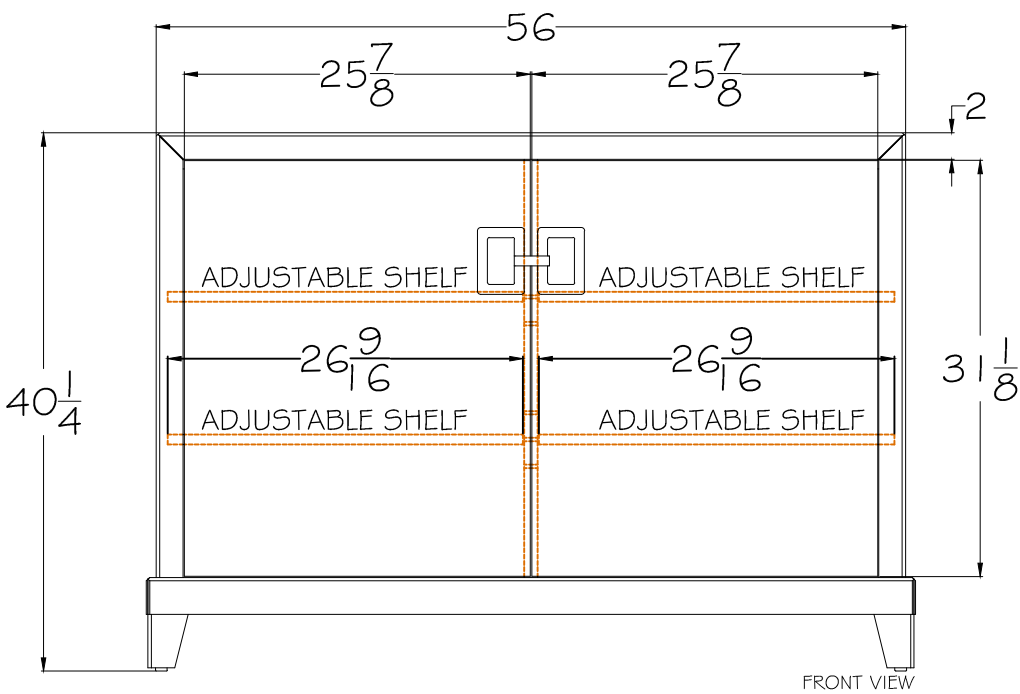

7141-BUFFET
LORTS
SINCE 1966