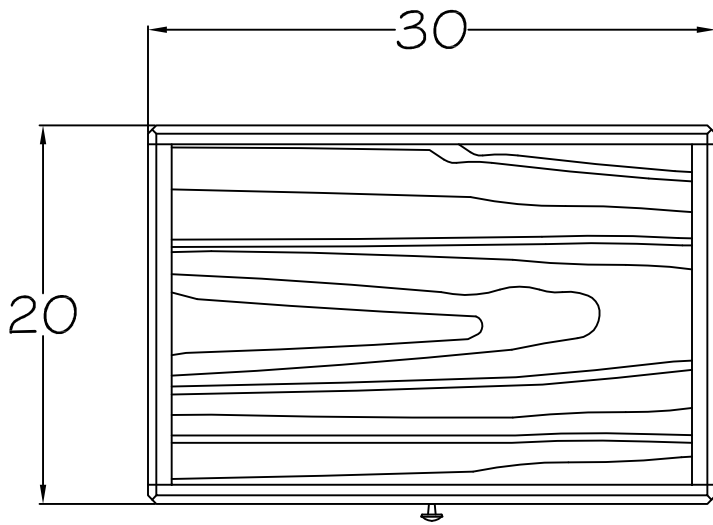

328-2 Drawer Chest

LORTS
FURNITURE UNIQUELY YOU